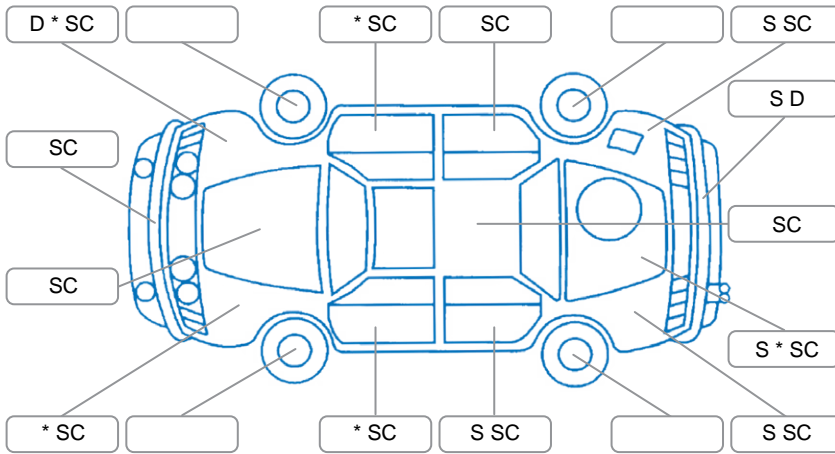

Report ID:	27,565,584	Version:	1
Created:	30 Apr 2026		

Make:	Toyota	Model:	Hilux
Body Style:	Utility	Year:	2019
Rego No.:	MEB412	Rego Expiry:	13 Jun 2026
WoF Expiry:	09 Jun 2026	Odometer:	134,609 Kms
Good No.:	27565584	VIN:	MR0KA3CD601230322
Next Service:	139,000 Kms	Service History:	Yes

Key
 S = Scratch R = Rust C = Crack * = Decals W = Significant scuffs
 D = Dent PT = Paint defect P = Pin dent SC = Stone Chips

Note: some defects and blemishes may not be displayed in the diagram

Body Inspection Comments

Under Carriage and Under Bonnet Inspection Comments

Interior Comments

Seats:	Good
Carpets:	Good
Panels:	Average, Holes drilled in centre console
Dashboard:	Good

General Comments

Road Conditions During Test Drive	Dry
Engine Timing Mechanism	Timing Chain
Evidence of Cam Belt Replacement	<input type="checkbox"/> Yes <input type="checkbox"/> No Kms
Inspected by:	Caleb Spicer Lee
Published by:	Caleb Spicer Lee
Inspection Date:	30 Apr 2026