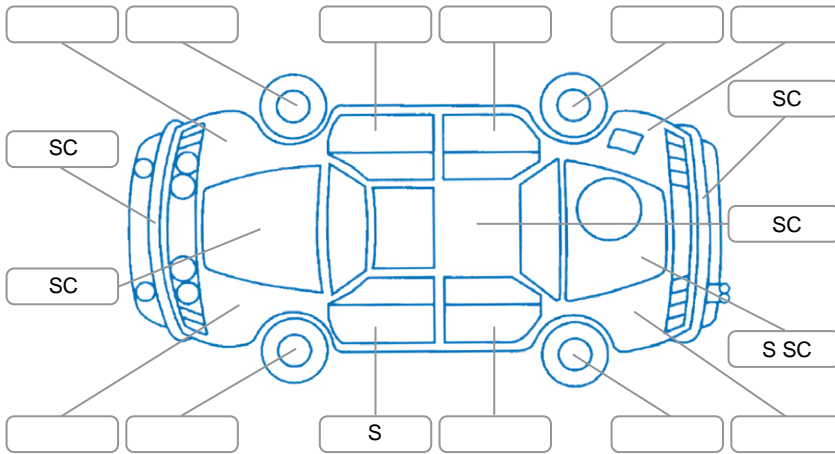

Report ID:	27,565,476	Version:	1
Created:	17 Apr 2026		

Make:	Subaru	Model:	Outback
Body Style:	SUV	Year:	2019
Rego No.:	MFC612	Rego Expiry:	24 Mar 2026
WoF Expiry:	27 Apr 2027	Odometer:	131,099 Kms
Good No.:	27565476	VIN:	JF2BS9KC2KG124325
Next Service:	140,000 Kms	Service History:	Yes

### Key

S = Scratch    R = Rust    C = Crack    \* = Decals    W = Significant scuffs  
 D = Dent    PT = Paint defect    P = Pin dent    SC = Stone Chips

Note: some defects and blemishes may not be displayed in the diagram

### Body Inspection Comments

Windscreen cowl corners missing.

Conditions During Body Inspection

Dry