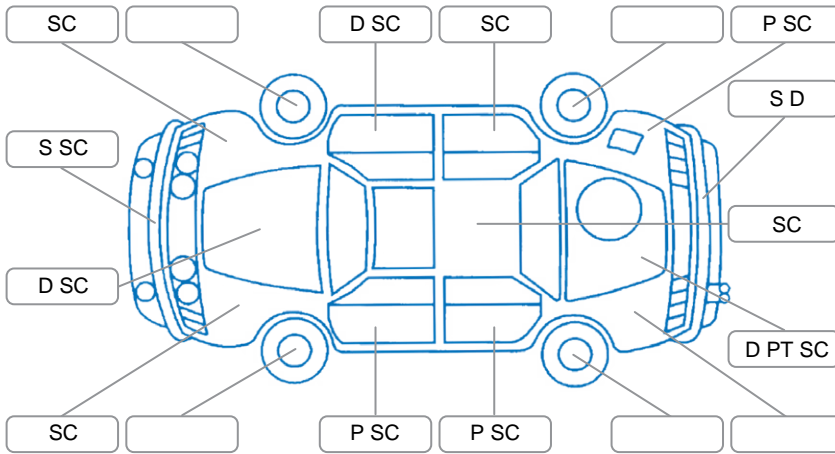

Report ID:	27,565,469	Version:	1
Created:	17 Apr 2026		

Make:	Hyundai	Model:	Iload
Body Style:	Van	Year:	2021
Rego No.:	NJH710	Rego Expiry:	24 Jun 2026
WoF Expiry:	08 Mar 2027	Odometer:	163,850 Kms
Good No.:	27565469	VIN:	KMFWBX7KMMU187292
Next Service:	173,000 Kms	Service History:	Yes

Key
 S = Scratch R = Rust C = Crack * = Decals W = Significant scuffs
 D = Dent PT = Paint defect P = Pin dent SC = Stone Chips

Note: some defects and blemishes may not be displayed in the diagram

Body Inspection Comments

Interior Comments

Seats:	Average, Small hole in RF seat
Carpets:	Poor, RF carpet torn
Panels:	Good
Dashboard:	Average, Steering wheel worn

General Comments

Road Conditions During Test Drive	Dry
Engine Timing Mechanism	Timing Chain
Evidence of Cam Belt Replacement	<input type="checkbox"/> Yes <input type="checkbox"/> No Kms
Inspected by:	Caleb Spicer Lee
Published by:	Caleb Spicer Lee
Inspection Date:	17 Apr 2026