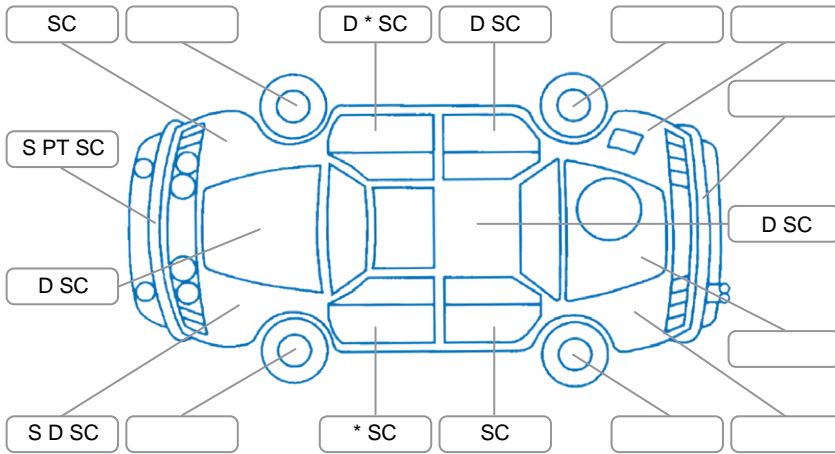

Report ID:	27,565,448	Version:	1
Created:	13 Apr 2026		

Make:	Mitsubishi	Model:	Triton
Body Style:	Utility	Year:	2017
Rego No.:	KZH10	Rego Expiry:	26 Oct 2026
WoF Expiry:	14 May 2026	Odometer:	142,985 Kms
Good No.:	27565448	VIN:	MMAJJKK10HH019958
Next Service:	137,000 Kms	Service History:	No

Key
 S = Scratch R = Rust C = Crack * = Decals W = Significant scuffs
 D = Dent PT = Paint defect P = Pin dent SC = Stone Chips

Note: some defects and blemishes may not be displayed in the diagram

Body Inspection Comments

Conditions During Body Inspection: Dry

Under Carriage and Under Bonnet Inspection Comments

Interior Comments

Seats:	Good
Carpets:	Poor, RF carpet torn
Panels:	Good
Dashboard:	Average, Steering wheel worn