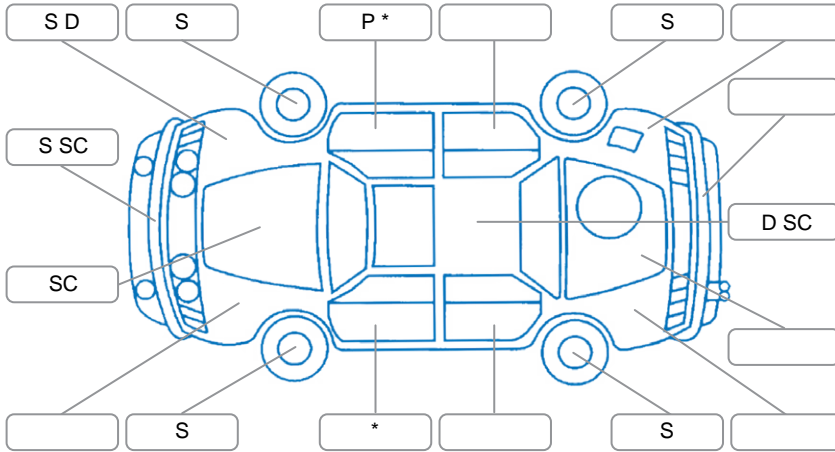

Report ID:	27,565,411	Version:	4
Created:	15 Apr 2026		

Make:	Nissan	Model:	Navara
Body Style:	Utility	Year:	2016
Rego No.:	KDR876	Rego Expiry:	19 Mar 2026
WoF Expiry:	15 Dec 2026	Odometer:	221,479 Kms
Good No.:	27565411	VIN:	MNTDB4D23A0000118
Next Service:	228,700	Service History:	No

Key

S = Scratch R = Rust C = Crack * = Decals W = Significant scuffs
 D = Dent PT = Paint defect P = Pin dent SC = Stone Chips

Note: some defects and blemishes may not be displayed in the diagram

Body Inspection Comments

Front bumper needs refitting better. Right wing housing broken. Roof dented.

Conditions During Body Inspection

Wet

Under Carriage and Under Bonnet Inspection Comments

Interior Comments

Seats:	Average
Carpets:	Average
Panels:	Average
Dashboard:	Good