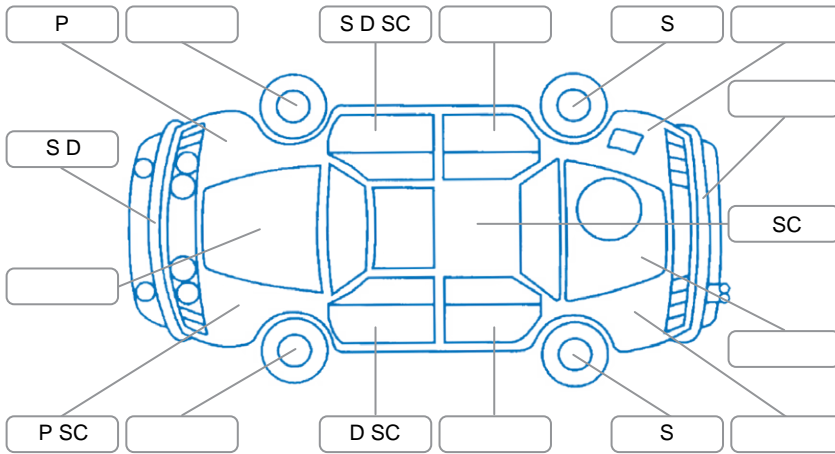

Report ID:	27,565,392	Version:	1
Created:	13 Apr 2026		

Make:	Nissan	Model:	Navara
Body Style:	Utility	Year:	2017
Rego No.:	PEC191	Rego Expiry:	30 Sep 2026
WoF Expiry:	23 May 2026	Odometer:	178,913 Kms
Good No.:	27565392	VIN:	MNTDB2D23A0000981
Next Service:	180,000 Kms	Service History:	No

Key
 S = Scratch R = Rust C = Crack * = Decals W = Significant scuffs
 D = Dent PT = Paint defect P = Pin dent SC = Stone Chips

Note: some defects and blemishes may not be displayed in the diagram

Body Inspection Comments

RR tyre low on tread, needs replaced.

Conditions During Body Inspection

Under Carriage and Under Bonnet Inspection Comments

Interior Comments

Seats:	Average, drivers seat base torn.
Carpets:	Poor, torn in drivers footwell.
Panels:	Average
Dashboard:	Average, steering wheel worn.