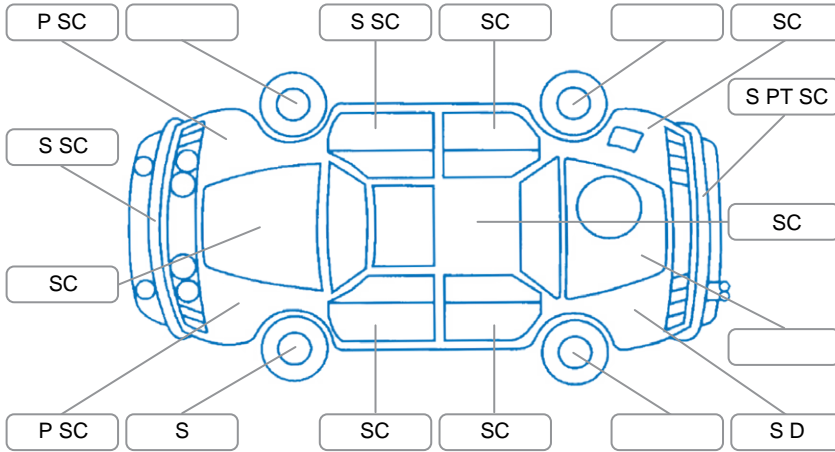

Report ID:	27,565,385	Version:	1
Created:	13 Apr 2026		

Make:	Nissan	Model:	X-Trail
Body Style:	Wagon	Year:	2014
Rego No.:	PRF290	Rego Expiry:	29 Mar 2027
WoF Expiry:	07 Mar 2027	Odometer:	126,665 Kms
Good No.:	27565385	VIN:	7AT0DH6LX22025711
Next Service:	136,000 Kms	Service History:	No

Key

S = Scratch R = Rust C = Crack * = Decals W = Significant scuffs
 D = Dent PT = Paint defect P = Pin dent SC = Stone Chips

Note: some defects and blemishes may not be displayed in the diagram

Body Inspection Comments

LF trim needs refitted.

Conditions During Body Inspection

Wet

Under Carriage and Under Bonnet Inspection Comments

Minor engine oil leak.

Interior Comments

Seats:	Good
Carpets:	Good
Panels:	Good
Dashboard:	Good