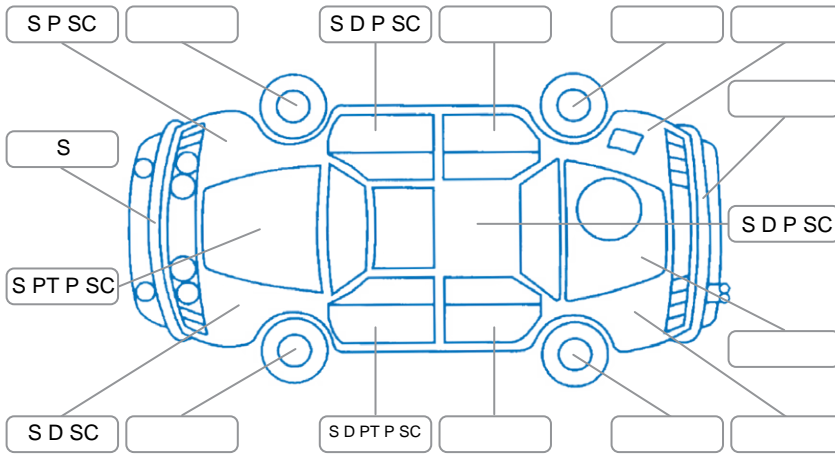

Report ID:	27,565,363	Version:	2
Created:	12 Apr 2026		

Make:	Toyota	Model:	Hilux
Body Style:	Utility	Year:	2011
Rego No.:	GCP415	Rego Expiry:	30 Aug 2026
WoF Expiry:	23 May 2026	Odometer:	182,116 Kms
Good No.:	27565363	VIN:	MR0CZ12G500030549
Next Service:	192,000 Kms	Service History:	Yes

**Key**  
 S = Scratch    R = Rust    C = Crack    \* = Decals    W = Significant scuffs  
 D = Dent    PT = Paint defect    P = Pin dent    SC = Stone Chips

Note: some defects and blemishes may not be displayed in the diagram

### Body Inspection Comments

Front bumper LH spotlight cover missing.  
 Front bumper fits poorly on RH side.  
 Both sill step plates worn.  
 FL inner guard liner damaged.

Conditions During Body Inspection