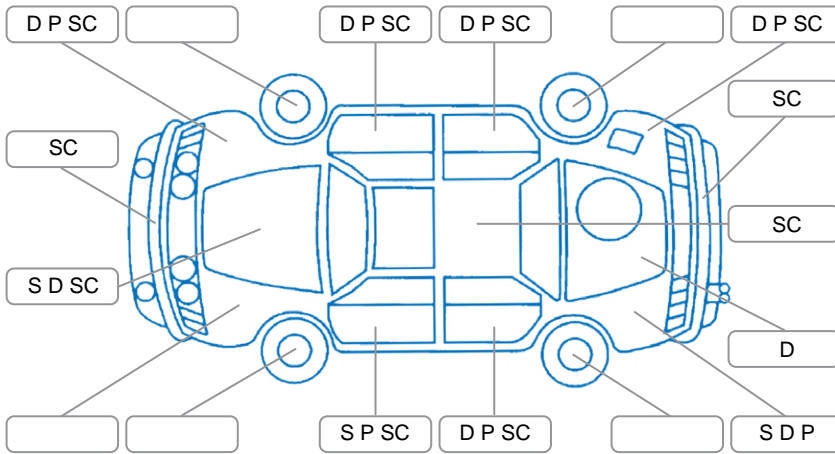

Report ID:	27,565,337	Version:	2
Created:	14 Apr 2026		

Make:	Holden	Model:	Commodore
Body Style:	Sedan	Year:	2018
Rego No.:	LFP485	Rego Expiry:	28 Feb 2027
WoF Expiry:	28 Feb 2027	Odometer:	229,422 Kms
Good No.:	27565337	VIN:	6G1FA5E59HL325535
Next Service:	240,000 Kms	Service History:	No

Key
 S = Scratch R = Rust C = Crack * = Decals W = Significant scuffs
 D = Dent PT = Paint defect P = Pin dent SC = Stone Chips

Note: some defects and blemishes may not be displayed in the diagram

Body Inspection Comments

Conditions During Body Inspection

Under Carriage and Under Bonnet Inspection Comments

Interior Comments

Seats:	Good
Carpets:	Average, holes drilled in passenger footwell.
Panels:	Average, holes drilled in centre console.
Dashboard:	Average, steering wheel worn.