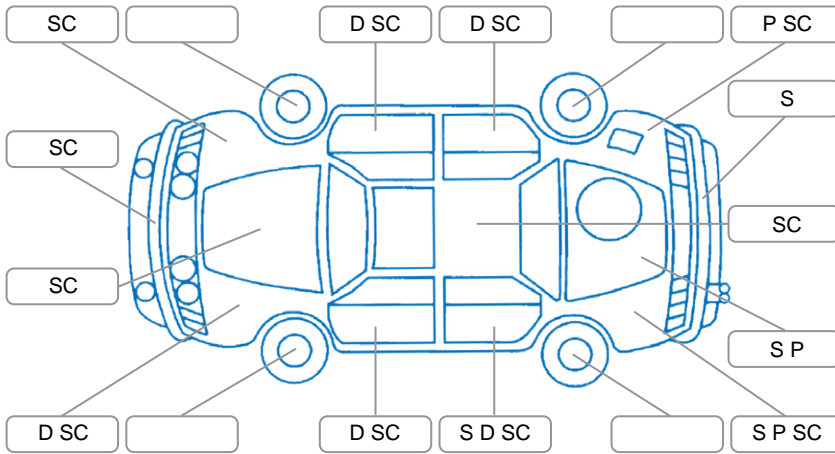

Report ID:	27,565,316	Version:	1
Created:	15 Apr 2026		

Make:	Toyota	Model:	Hilux
Body Style:	Utility	Year:	2018
Rego No.:	LKB614	Rego Expiry:	10 Jun 2026
WoF Expiry:	23 Apr 2027	Odometer:	253,904 Kms
Good No.:	27565316	VIN:	MR0KA3CD601306475
Next Service:	257,000 Kms	Service History:	No

Key
 S = Scratch R = Rust C = Crack * = Decals W = Significant scuffs
 D = Dent PT = Paint defect P = Pin dent SC = Stone Chips

Note: some defects and blemishes may not be displayed in the diagram

Body Inspection Comments

Holes in front grille/bull bar. RF door seal torn.
 Holes in roof for extra aerials/lights. RF step plate worn.
 Stone chips in windscreen.
 Dent in RH cab corner.

Conditions During Body Inspection	Dry
-----------------------------------	-----