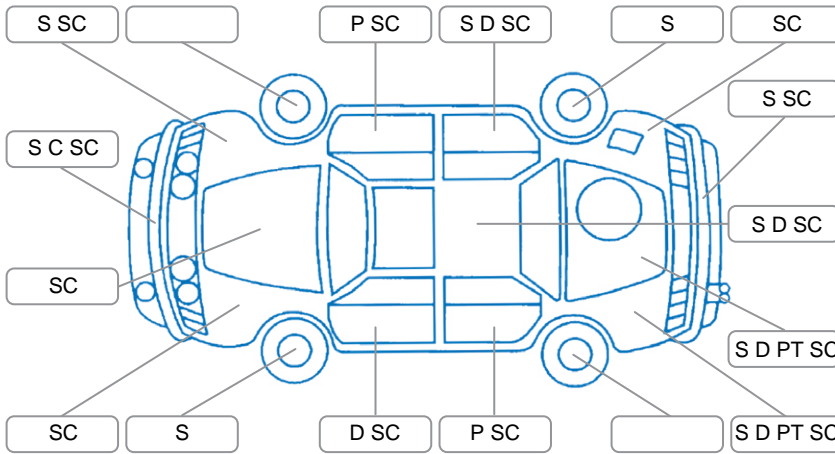

Report ID:	27,565,300	Version:	1
Created:	12 Apr 2026		

Make:	Ford	Model:	Ranger
Body Style:	Utility	Year:	2013
Rego No.:	GTA523	Rego Expiry:	27 Feb 2026
WoF Expiry:	17 Feb 2027	Odometer:	316,673 Kms
Good No.:	27565300	VIN:	MNAUMFF50DW166265
Next Service:	322,255 Kms	Service History:	No

Key

S = Scratch R = Rust C = Crack * = Decals W = Significant scuffs
 D = Dent PT = Paint defect P = Pin dent SC = Stone Chips

Note: some defects and blemishes may not be displayed in the diagram

Body Inspection Comments

Bullbar dented. Rolling tonneau cover not closing, roll housing loose.
 RH side mirror cover missing, taped up. Moisture inside indicator repeater.
 Both front sill step plates worn. Towbar tongue in tray.
 All door seals split. Stonechip in windscreen.

Conditions During Body Inspection Dry

Under Carriage and Under Bonnet Inspection Comments

Coolant reservoir level below minimum line.

Interior Comments

Seats: Poor, drivers seat base torn, base trim damaged.
 Carpets: Average
 Panels: Average
 Dashboard: Average, steering wheel worn.