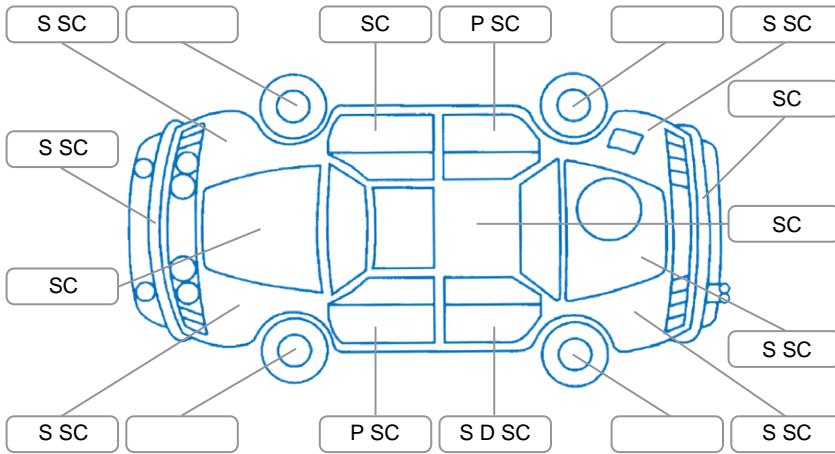

Report ID:	27,565,288	Version:	2
Created:	16 Apr 2026		

Make:	Ford	Model:	Ranger
Body Style:	Utility	Year:	2021
Rego No.:	NJY667	Rego Expiry:	21 Sep 2026
WoF Expiry:	06 Mar 2027	Odometer:	144,721 Kms
Good No.:	27565288	VIN:	MPBUMFF50MX323142
Next Service:	148,000 Kms	Service History:	Yes

**Key**  
 S = Scratch    R = Rust    C = Crack    \* = Decals    W = Significant scuffs  
 D = Dent    PT = Paint defect    P = Pin dent    SC = Stone Chips

Note: some defects and blemishes may not be displayed in the diagram

### Body Inspection Comments

RF/RR door seals torn.

Conditions During Body Inspection    Dry