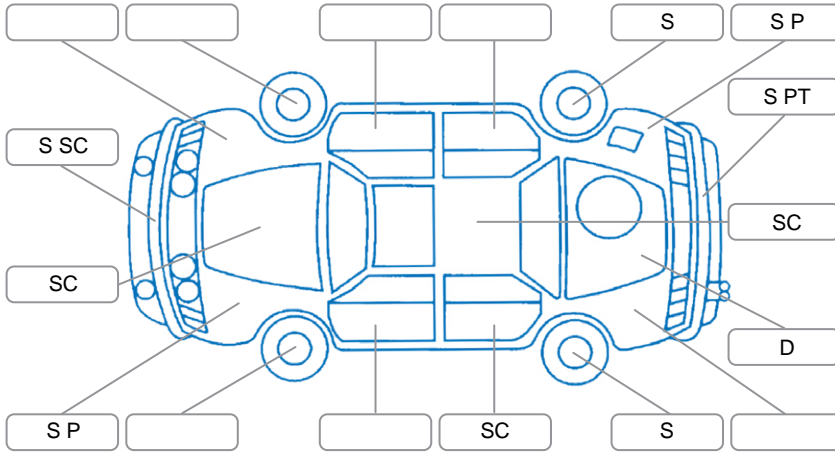

Report ID:	27,565,274	Version:	3
Created:	30 Apr 2026		

Make:	Toyota	Model:	Fortuner
Body Style:	SUV	Year:	2022
Rego No.:	PDE992	Rego Expiry:	23 Dec 2026
WoF Expiry:	14 Apr 2027	Odometer:	193,540 Kms
Good No.:	27565274	VIN:	MR0BA3FS901126840
Next Service:	207,000	Service History:	No

Key

S = Scratch R = Rust C = Crack * = Decals W = Significant scuffs
 D = Dent PT = Paint defect P = Pin dent SC = Stone Chips

Note: some defects and blemishes may not be displayed in the diagram

Body Inspection Comments

Conditions During Body Inspection: Dry

Under Carriage and Under Bonnet Inspection Comments

Interior Comments

Seats:	Average
Carpets:	Average
Panels:	Average
Dashboard:	Good

General Comments

Steering wheel worn.