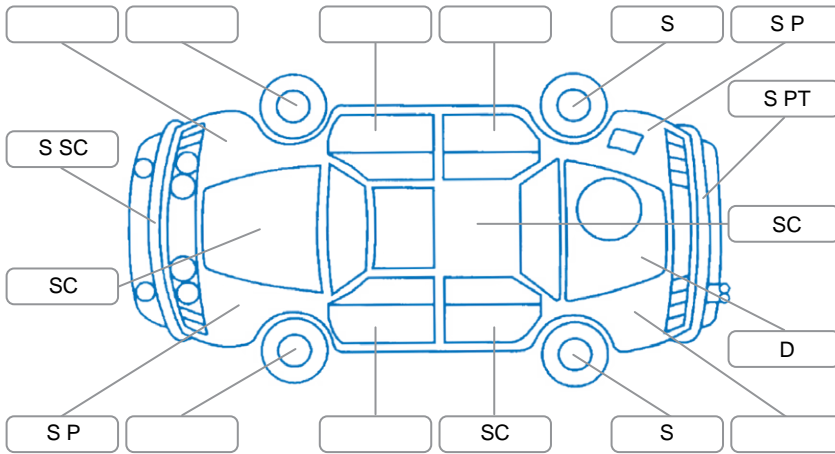

Report ID:	27,565,274	Version:	2
Created:	09 Apr 2026		

Make:	Toyota	Model:	Fortuner
Body Style:	SUV	Year:	2022
Rego No.:	PDE992	Rego Expiry:	23 Dec 2026
WoF Expiry:	14 Apr 2027	Odometer:	193,540 Kms
Good No.:	27565274	VIN:	MR0BA3FS901126840
Next Service:	207,000	Service History:	No

Key
 S = Scratch R = Rust C = Crack * = Decals W = Significant scuffs
 D = Dent PT = Paint defect P = Pin dent SC = Stone Chips

Note: some defects and blemishes may not be displayed in the diagram

Body Inspection Comments

Conditions During Body Inspection: Dry

Under Carriage and Under Bonnet Inspection Comments

Interior Comments

Seats:	Average
Carpets:	Average
Panels:	Average
Dashboard:	Good

General Comments

Engine oil overfilled. Steering wheel worn.