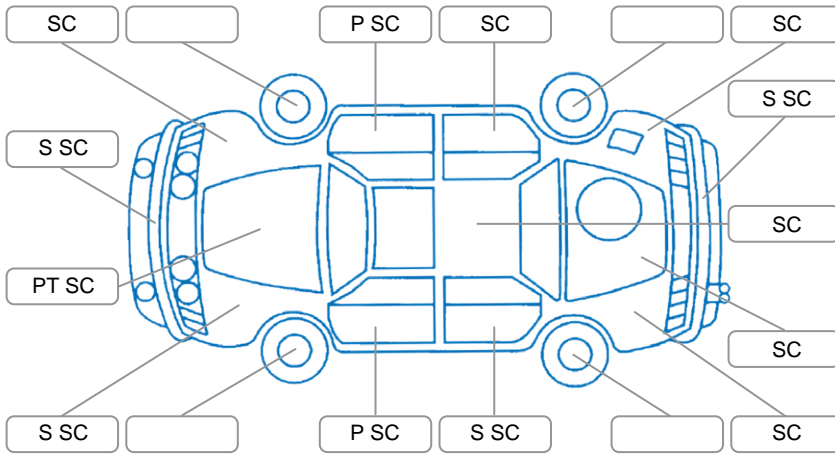

Report ID:	27,565,261	Version:	2
Created:	17 Apr 2026		

Make:	Ford	Model:	Ranger
Body Style:	Utility	Year:	2022
Rego No.:	PDP721	Rego Expiry:	30 Sep 2026
WoF Expiry:	08 Apr 2026	Odometer:	158,396 Kms
Good No.:	27565261	VIN:	MPBUMFF60NX382983
Next Service:	165,000 Kms	Service History:	Yes

Key
 S = Scratch R = Rust C = Crack * = Decals W = Significant scuffs
 D = Dent PT = Paint defect P = Pin dent SC = Stone Chips

Note: some defects and blemishes may not be displayed in the diagram

Body Inspection Comments