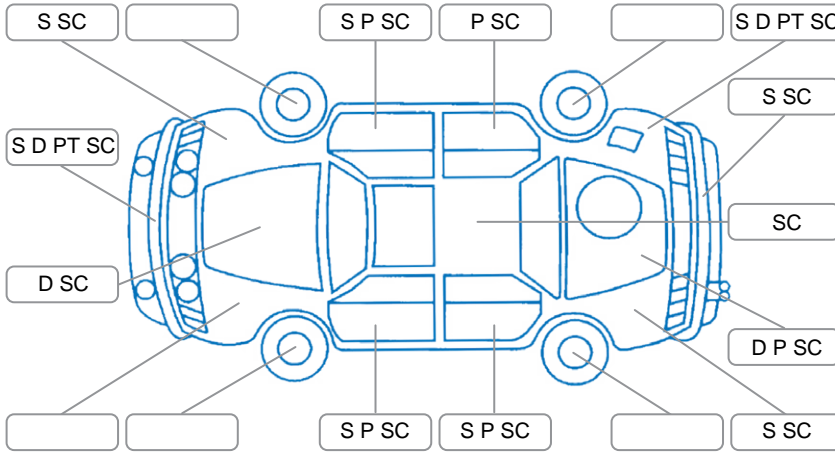

Report ID:	27,565,235	Version:	1
Created:	09 Apr 2026		

Make:	Toyota	Model:	Hilux
Body Style:	Utility	Year:	2020
Rego No.:	NEQ335	Rego Expiry:	02 Jun 2026
WoF Expiry:	08 Nov 2026	Odometer:	143,101 Kms
Good No.:	27565235	VIN:	MR0JA3DD100347516
Next Service:	145,000 Kms	Service History:	Yes

**Key**

S = Scratch    R = Rust    C = Crack    \* = Decals    W = Significant scuffs  
 D = Dent    PT = Paint defect    P = Pin dent    SC = Stone Chips

Note: some defects and blemishes may not be displayed in the diagram

**Body Inspection Comments**

Multiple stonechips/cracks in windscreen.  
 RH side mirror surround damaged.  
 Both front sill step plates worn.  
 RF door seal split.

Conditions During Body Inspection

**Under Carriage and Under Bonnet Inspection Comments**