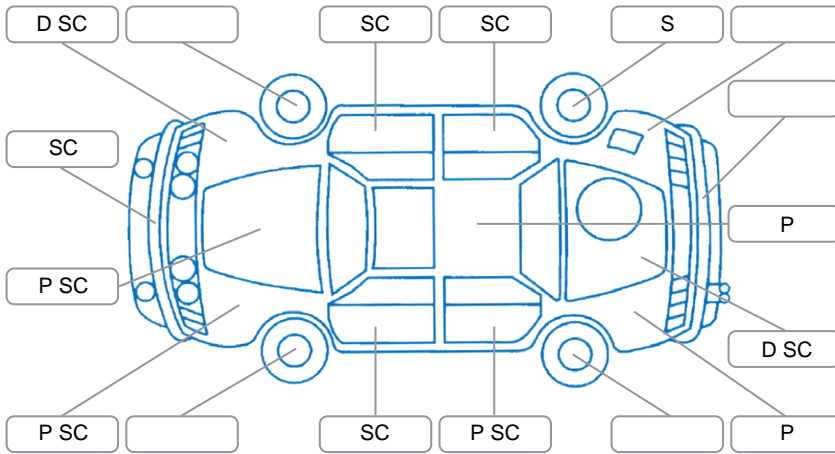

Report ID:	27,565,226	Version:	1
Created:	09 Apr 2026		

Make:	Honda	Model:	Shuttle
Body Style:	Wagon	Year:	2016
Rego No.:	QDY892	Rego Expiry:	05 Apr 2026
WoF Expiry:	12 Sep 2026	Odometer:	144,887 Kms
Good No.:	27565226	VIN:	7AT08G1XX23037679
Next Service:	127,000 Kms	Service History:	No

Key
 S = Scratch R = Rust C = Crack * = Decals W = Significant scuffs
 D = Dent PT = Paint defect P = Pin dent SC = Stone Chips

Note: some defects and blemishes may not be displayed in the diagram

Body Inspection Comments