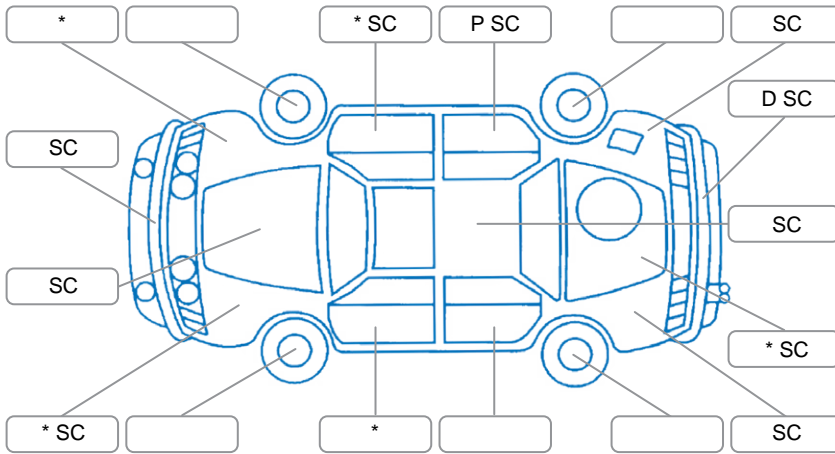

Report ID:	27,565,219	Version:	1
Created:	08 Apr 2026		

Make:	Toyota	Model:	Hilux
Body Style:	Utility	Year:	2018
Rego No.:	LUF842	Rego Expiry:	17 Dec 2026
WoF Expiry:	03 Nov 2026	Odometer:	88,224 Kms
Good No.:	27565219	VIN:	MR0KA3CD001219347
Next Service:	96,000 Kms	Service History:	Yes

Key
 S = Scratch R = Rust C = Crack * = Decals W = Significant scuffs
 D = Dent PT = Paint defect P = Pin dent SC = Stone Chips

Note: some defects and blemishes may not be displayed in the diagram

Body Inspection Comments

Stone chip in windscreen.
 RF step plate worn.

Conditions During Body Inspection Dry

Under Carriage and Under Bonnet Inspection Comments

Interior Comments

Seats:	Good
Carpets:	Good
Panels:	Good
Dashboard:	Good