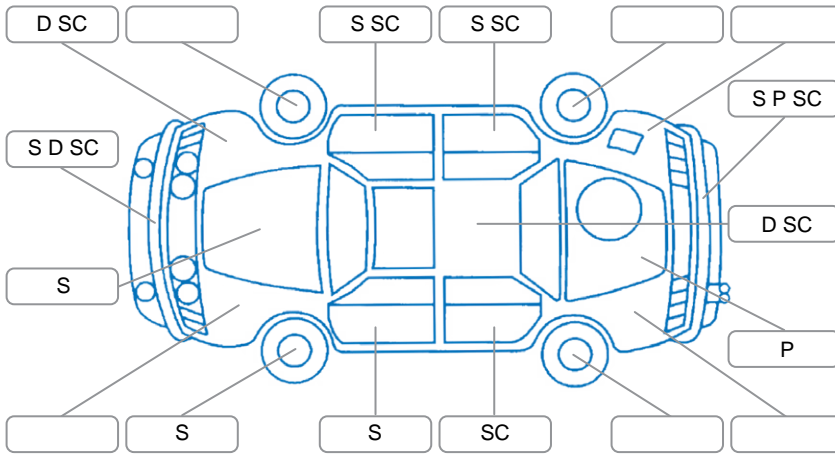

Report ID:	27,565,203	Version:	2
Created:	28 Apr 2026		

Make:	Ford	Model:	Escape
Body Style:	SUV	Year:	2022
Rego No.:	RRL491	Rego Expiry:	28 Jul 2026
WoF Expiry:	28 Apr 2027	Odometer:	18,213 Kms
Good No.:	27565203	VIN:	WF0FXXWPMFMK06599
Next Service:	35,000 Kms	Service History:	Yes

Key

S = Scratch R = Rust C = Crack * = Decals W = Significant scuffs
 D = Dent PT = Paint defect P = Pin dent SC = Stone Chips

Note: some defects and blemishes may not be displayed in the diagram

Body Inspection Comments

Both side mirrors scuffed

Conditions During Body Inspection

Under Carriage and Under Bonnet Inspection Comments

Interior Comments

Seats:	Good
Carpets:	Good
Panels:	Good
Dashboard:	Good

General Comments

Road Conditions During Test Drive	Dry		
Engine Timing Mechanism	Timing Chain		
Evidence of Cam Belt Replacement	<input type="checkbox"/> Yes	<input type="checkbox"/> No	Kms
Inspected by:	Troy Smith		
Published by:	Kate Gibson		
Inspection Date:	09 Apr 2026		