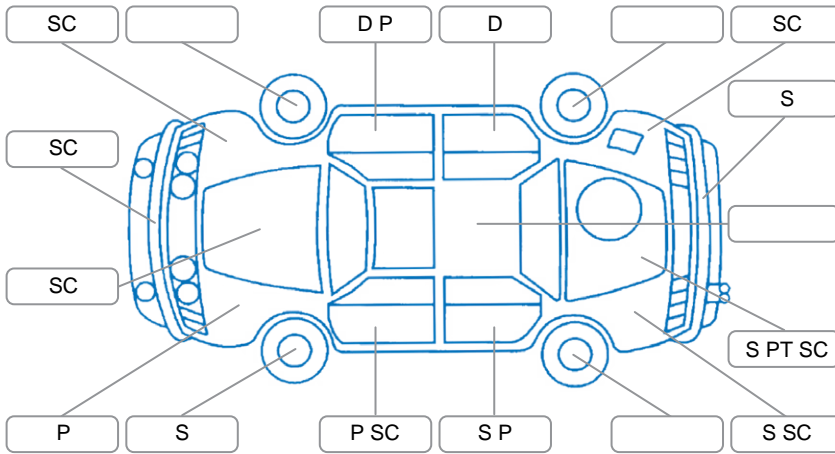

Report ID:	27,565,196	Version:	1
Created:	12 Apr 2026		

Make:	Ford	Model:	Ranger
Body Style:	Utility	Year:	2017
Rego No.:	KPR984	Rego Expiry:	30 Jul 2026
WoF Expiry:	22 Apr 2027	Odometer:	255,700 Kms
Good No.:	27565196	VIN:	MPBUMFF50HX114877
Next Service:	261,000 Kms	Service History:	No

Key
 S = Scratch R = Rust C = Crack * = Decals W = Significant scuffs
 D = Dent PT = Paint defect P = Pin dent SC = Stone Chips

Note: some defects and blemishes may not be displayed in the diagram

Body Inspection Comments

Conditions During Body Inspection Dry

Under Carriage and Under Bonnet Inspection Comments

Interior Comments

Seats:	Good
Carpets:	Average
Panels:	Average, holes drilled in centre console.
Dashboard:	Average, holes drilled in dashboard .