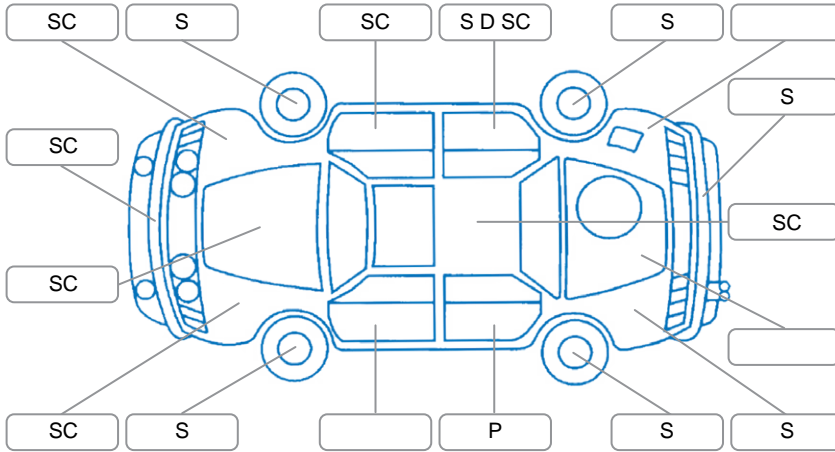

Report ID:	27,565,183	Version:	3
Created:	10 Apr 2026		

Make:	Polestar	Model:	Polestar 2
Body Style:	Hatchback	Year:	2022
Rego No.:	PCE706	Rego Expiry:	03 Sep 2026
WoF Expiry:	20 Mar 2027	Odometer:	93,344 Kms
Good No.:	27565183	VIN:	LPSVSEGAKNL072339
Next Service:	92,000 Kms	Service History:	No

Key

S = Scratch R = Rust C = Crack * = Decals W = Significant scuffs
 D = Dent PT = Paint defect P = Pin dent SC = Stone Chips

Note: some defects and blemishes may not be displayed in the diagram

Body Inspection Comments