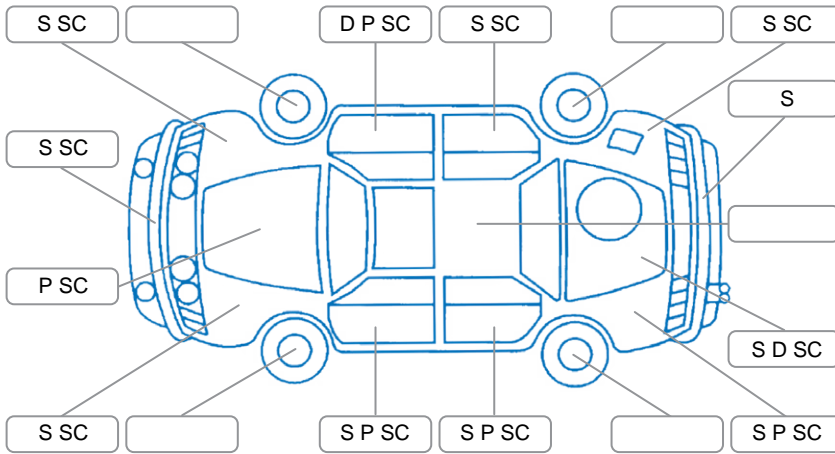

Report ID:	27,565,177	Version:	1
Created:	16 Apr 2026		

Make:	Ford	Model:	Transit
Body Style:	Van	Year:	2022
Rego No.:	NZF43	Rego Expiry:	12 Jul 2026
WoF Expiry:	23 Jan 2027	Odometer:	85,899 Kms
Good No.:	27565177	VIN:	WFOYXXTTGYMP68906
Next Service:	90,000 Kms	Service History:	No

**Key**

S = Scratch    R = Rust    C = Crack    \* = Decals    W = Significant scuffs  
 D = Dent    PT = Paint defect    P = Pin dent    SC = Stone Chips

Note: some defects and blemishes may not be displayed in the diagram

**Body Inspection Comments**

Conditions During Body Inspection: Dry

**Under Carriage and Under Bonnet Inspection Comments**

RR bump stop worn.

**Interior Comments**

Seats:	Average, RF and LF seat bases torn.
Carpets:	Average
Panels:	Good
Dashboard:	Good