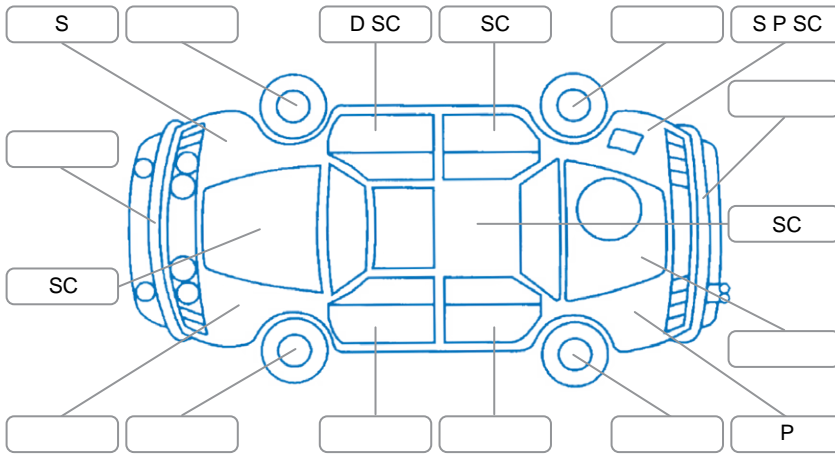

Report ID:	27,565,149	Version:	2
Created:	08 Apr 2026		

Make:	Toyota	Model:	Hilux
Body Style:	Utility	Year:	2020
Rego No.:	NEQ336	Rego Expiry:	02 Jun 2026
WoF Expiry:	11 Dec 2026	Odometer:	166,435 Kms
Good No.:	27565149	VIN:	MROJA3DD300347520
Next Service:	165,000 Kms	Service History:	No

Key
 S = Scratch R = Rust C = Crack * = Decals W = Significant scuffs
 D = Dent PT = Paint defect P = Pin dent SC = Stone Chips

Note: some defects and blemishes may not be displayed in the diagram

Body Inspection Comments

LF sill step plate worn.
 RF door seal split.

Conditions During Body Inspection

Under Carriage and Under Bonnet Inspection Comments

Interior Comments

Seats:	Good
Carpets:	Average
Panels:	Good
Dashboard:	Average, steering wheel worn.