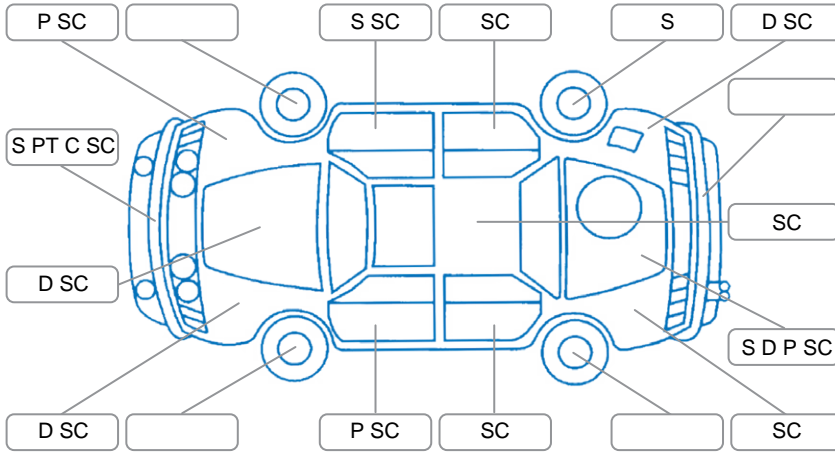

Report ID:	27,565,120	Version:	1
Created:	15 Apr 2026		

Make:	Nissan	Model:	Navara
Body Style:	Utility	Year:	2020
Rego No.:	MUK469	Rego Expiry:	21 Jun 2026
WoF Expiry:	19 Jun 2026	Odometer:	133,946 Kms
Good No.:	27565120	VIN:	MNTCB4D23A0060997
Next Service:	134,891 Kms	Service History:	Yes

**Key**

S = Scratch    R = Rust    C = Crack    \* = Decals    W = Significant scuffs  
 D = Dent    PT = Paint defect    P = Pin dent    SC = Stone Chips

Note: some defects and blemishes may not be displayed in the diagram

**Body Inspection Comments**

- Front bumper fits poorly on LH side.
- Paint flaking on RH A pillar.
- RF sill step plate worn.
- LH taillight chipped.

Conditions During Body Inspection

**Under Carriage and Under Bonnet Inspection Comments**

Minor engine oil leak.

**Interior Comments**

Seats:	Good
Carpets:	Good, minor tear in drivers footwell.
Panels:	Good
Dashboard:	Good

**General Comments**

RF fog light not working.

Road Conditions During Test Drive	Dry		
Engine Timing Mechanism	Timing Chain		
Evidence of Cam Belt Replacement	<input type="checkbox"/> Yes	<input type="checkbox"/> No	Kms
Inspected by:	Troy Smith		
Published by:	Troy Smith		
Inspection Date:	15 Apr 2026		