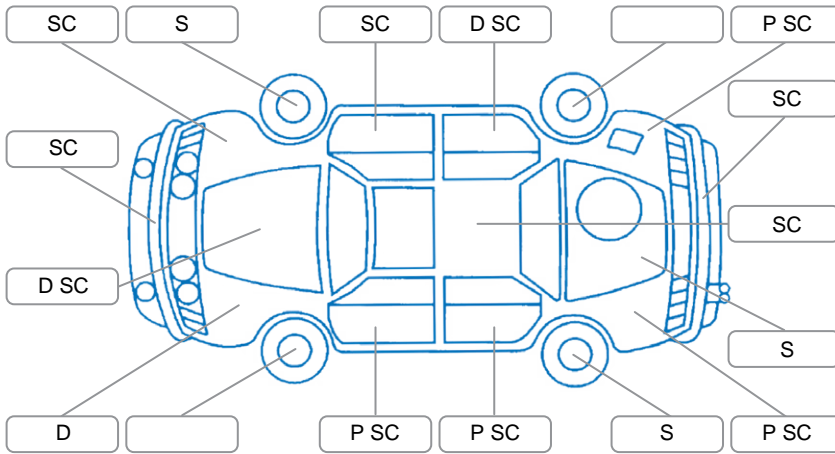

Report ID:	27,565,112	Version:	1
Created:	15 Apr 2026		

Make:	Holden	Model:	Equinox
Body Style:	SUV	Year:	2020
Rego No.:	NDN258	Rego Expiry:	16 Nov 2026
WoF Expiry:	17 Nov 2026	Odometer:	259,335 Kms
Good No.:	27565112	VIN:	3G0AX7EX5LS687257
Next Service:	260,000 Kms	Service History:	No

Key

S = Scratch R = Rust C = Crack * = Decals W = Significant scuffs
 D = Dent PT = Paint defect P = Pin dent SC = Stone Chips

Note: some defects and blemishes may not be displayed in the diagram

Body Inspection Comments

Holes in front bumper.
 Holes in roof for extra aerials.
 Holes in rear bumper.

Conditions During Body Inspection Dry

Under Carriage and Under Bonnet Inspection Comments

Interior Comments

Seats:	Good
Carpets:	Poor, RF carpet torn
Panels:	Poor, Holes in centre console
Dashboard:	Poor, Holes in dashboard