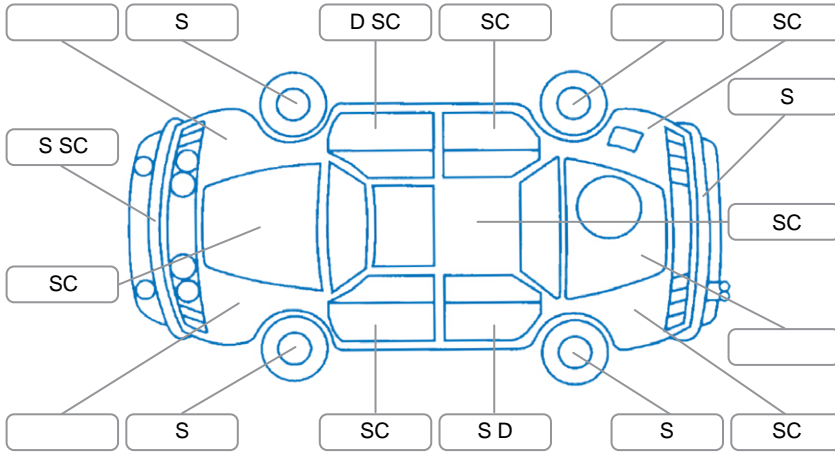

Report ID:	27,565,108	Version:	1
Created:	15 Apr 2026		

Make:	Toyota	Model:	Corolla
Body Style:	Wagon	Year:	2022
Rego No.:	PCG97	Rego Expiry:	16 Jun 2026
WoF Expiry:	26 Jan 2027	Odometer:	53,424 Kms
Good No.:	27565108	VIN:	JTDZPAAEX0J215088
Next Service:	65,000 Kms	Service History:	Yes

Key
 S = Scratch R = Rust C = Crack * = Decals W = Significant scuffs
 D = Dent PT = Paint defect P = Pin dent SC = Stone Chips

Note: some defects and blemishes may not be displayed in the diagram

Body Inspection Comments

Conditions During Body Inspection

Under Carriage and Under Bonnet Inspection Comments

Interior Comments

Seats:	Good. LR seat child anchor point covers missing.
Carpets:	Good
Panels:	Good
Dashboard:	Good

General Comments