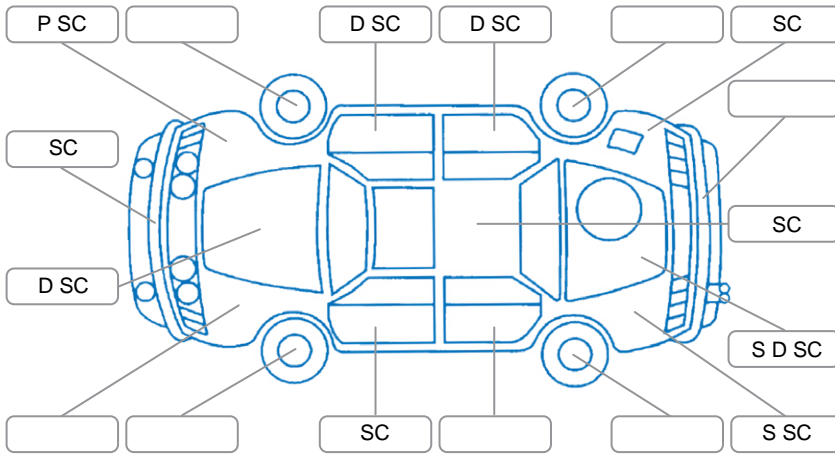

Report ID:	27,565,098	Version:	1
Created:	16 Apr 2026		

Make:	Holden	Model:	Colorado
Body Style:	Utility	Year:	2019
Rego No.:	MKQ276	Rego Expiry:	29 Mar 2027
WoF Expiry:	04 Nov 2026	Odometer:	100,623 Kms
Good No.:	27565098	VIN:	MMU148MK0LH618087
Next Service:	110,000 Kms	Service History:	No

Key
 S = Scratch R = Rust C = Crack * = Decals W = Significant scuffs
 D = Dent PT = Paint defect P = Pin dent SC = Stone Chips

Note: some defects and blemishes may not be displayed in the diagram

Body Inspection Comments

Tailgate badges missing.
 Stone chips in windscreen.

Conditions During Body Inspection Dry

Under Carriage and Under Bonnet Inspection Comments

Interior Comments

Seats:	Average, Small hole in RF seat
Carpets:	Good
Panels:	Good
Dashboard:	Poor, Steering wheel torn