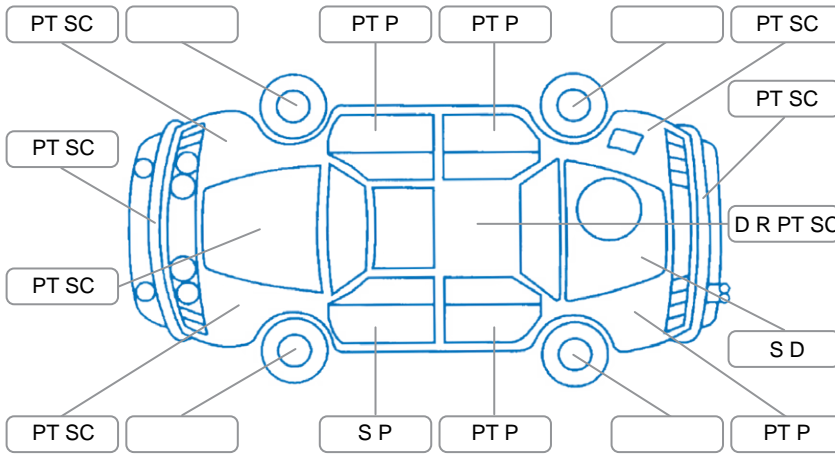

Report ID:	27,565,080	Version:	1
Created:	16 Apr 2026		

Make:	Ford	Model:	Transit
Body Style:	Van	Year:	2009
Rego No.:	FEA321	Rego Expiry:	10 Jul 2026
WoF Expiry:	02 Nov 2026	Odometer:	187,879 Kms
Good No.:	27565080	VIN:	WFOXXXTTFX9C77977
Next Service:	196,000	Service History:	No

**Key**  
 S = Scratch    R = Rust    C = Crack    \* = Decals    W = Significant scuffs  
 D = Dent    PT = Paint defect    P = Pin dent    SC = Stone Chips

Note: some defects and blemishes may not be displayed in the diagram

### Body Inspection Comments

Drivers inner sill needs painting. Rusty stone chips on roof. right hand side A pillar windscreen trim missing. Rear badge missing.

Conditions During Body Inspection    Dry

### General Comments

Engine oil needs topping up. steering Wheel worn. Rear window washer and wiper not working.. AC not blowing cold. Minor oil leak.

Road Conditions During Test Drive	Dry	
Engine Timing Mechanism	Timing Chain	
Evidence of Cam Belt Replacement	<input type="checkbox"/> Yes <input type="checkbox"/> No	Kms
Inspected by:	Lewis Dolamore	
Published by:	Lewis Dolamore	
Inspection Date:	16 Apr 2026	