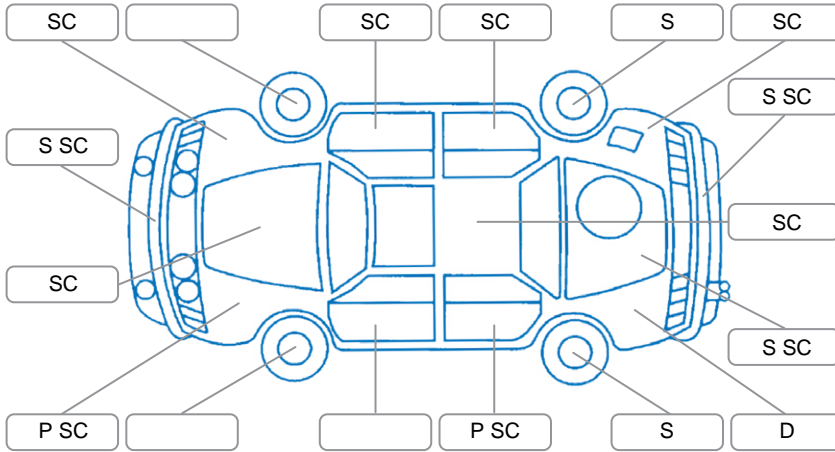

Report ID:	27,565,067	Version:	1
Created:	17 Apr 2026		

Make:	Nissan	Model:	X-Trail
Body Style:	SUV	Year:	2018
Rego No.:	LWZ162	Rego Expiry:	05 Jun 2026
WoF Expiry:	06 Mar 2027	Odometer:	166,555 Kms
Good No.:	27565067	VIN:	JN1TBNT32A0050753
Next Service:	173,452 Kms	Service History:	No

**Key**

S = Scratch    R = Rust    C = Crack    \* = Decals    W = Significant scuffs  
 D = Dent    PT = Paint defect    P = Pin dent    SC = Stone Chips

Note: some defects and blemishes may not be displayed in the diagram

**Body Inspection Comments**

Stone chip in windscreen.

Conditions During Body Inspection

Dry

**Under Carriage and Under Bonnet Inspection Comments**

**Interior Comments**

Seats:	Good
Carpets:	Good
Panels:	Good
Dashboard:	Good