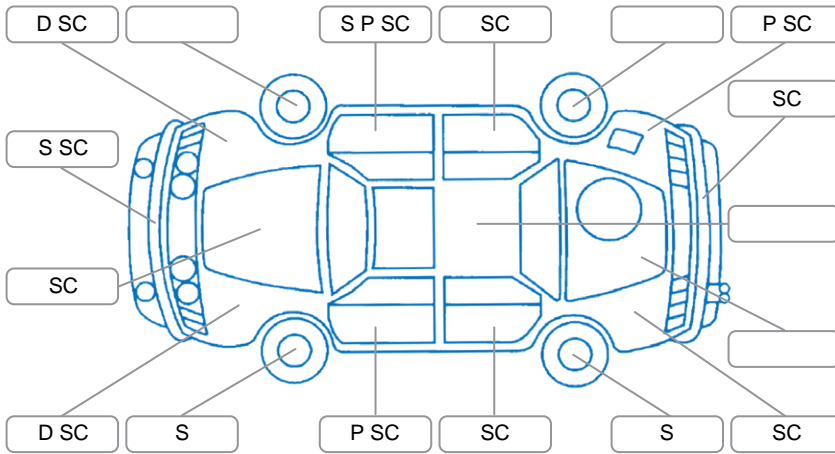

**Key**  
 S = Scratch    R = Rust    C = Crack    \* = Decals    W = Significant scuffs  
 D = Dent    PT = Paint defect    P = Pin dent    SC = Stone Chips

Note: some defects and blemishes may not be displayed in the diagram

### Body Inspection Comments

RF door seal torn.

Conditions During Body Inspection    Dry