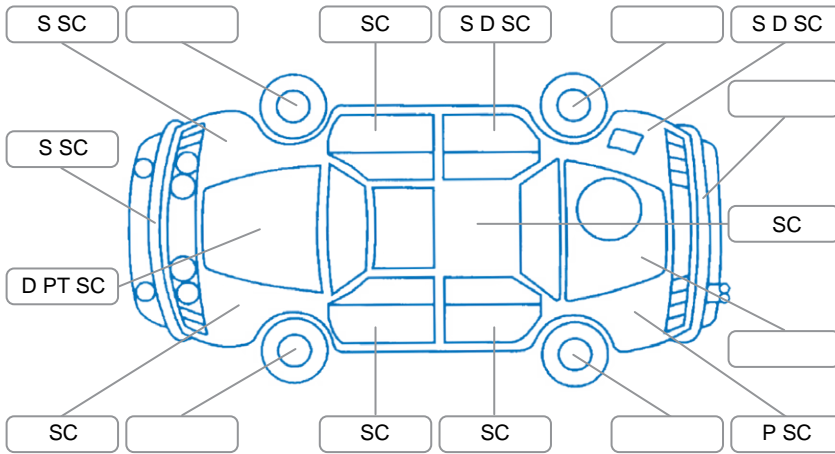

Report ID:	27,565,033	Version:	1
Created:	20 Apr 2026		

Make:	Nissan	Model:	Navara
Body Style:	Utility	Year:	2020
Rego No.:	MUK483	Rego Expiry:	24 Jun 2026
WoF Expiry:	26 Jun 2026	Odometer:	177,369 Kms
Good No.:	27565033	VIN:	MNTCB4D23A0061013
Next Service:	194,000 Kms	Service History:	No

Key

S = Scratch R = Rust C = Crack * = Decals W = Significant scuffs
 D = Dent PT = Paint defect P = Pin dent SC = Stone Chips

Note: some defects and blemishes may not be displayed in the diagram

Body Inspection Comments

Stone chip in windscreen.
 RF step plate/sill worn.
 RF door seal torn.

Conditions During Body Inspection Wet

Under Carriage and Under Bonnet Inspection Comments

Interior Comments

Seats:	Good
Carpets:	Good
Panels:	Good
Dashboard:	Good