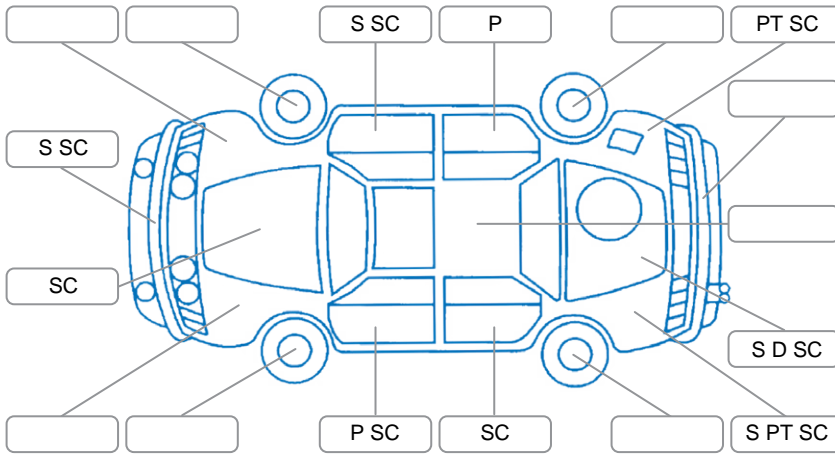

Report ID:	27,565,005	Version:	2
Created:	09 Apr 2026		

Make:	Nissan	Model:	Navara
Body Style:	Utility	Year:	2021
Rego No.:	NYK406	Rego Expiry:	15 Dec 2026
WoF Expiry:	16 Dec 2026	Odometer:	41,551 Kms
Good No.:	27565005	VIN:	MNTCBND23A0011036
Next Service:	57,954 Kms	Service History:	Yes

Key
 S = Scratch R = Rust C = Crack * = Decals W = Significant scuffs
 D = Dent PT = Paint defect P = Pin dent SC = Stone Chips

Note: some defects and blemishes may not be displayed in the diagram

Body Inspection Comments

Dent in RH cab corner.

Conditions During Body Inspection Dry

Under Carriage and Under Bonnet Inspection Comments

Interior Comments

Seats:	Good
Carpets:	Poor, RF carpet torn
Panels:	Good
Dashboard:	Good

General Comments