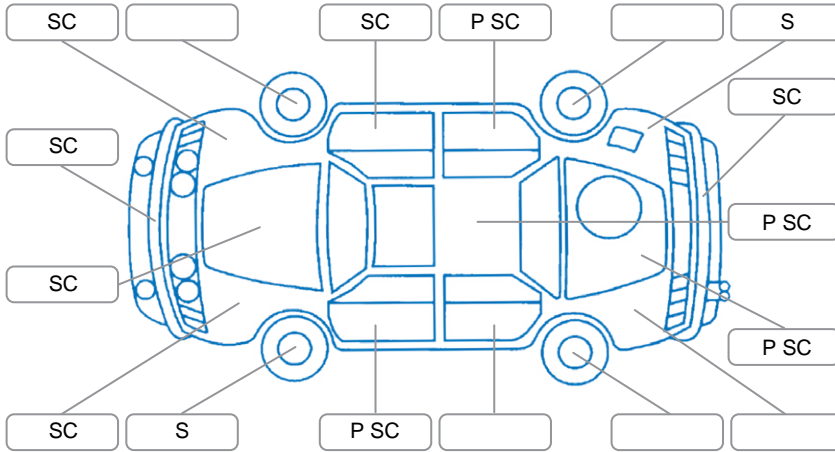

Key

S = Scratch R = Rust C = Crack * = Decals W = Significant scuffs
 D = Dent PT = Paint defect P = Pin dent SC = Stone Chips

Note: some defects and blemishes may not be displayed in the diagram

Body Inspection Comments

Stone chip in windscreen.

Conditions During Body Inspection

Dry

Under Carriage and Under Bonnet Inspection Comments

Interior Comments

Seats:	Good
Carpets:	Good
Panels:	Good
Dashboard:	Good

General Comments

Road Conditions During Test Drive Dry

Engine Timing Mechanism Timing Chain

Evidence of Cam Belt Replacement Yes No Kms

Inspected by: Caleb Spicer Lee

Published by: Caleb Spicer Lee

Inspection Date: 01 Apr 2026

	OK	Requires Attention	N/A
Engine			
Oil level	✓		
Smoke & fumes	✓		
Engine performance	✓		
Noise	✓		
Coolant condition	✓		
Cooling performance	✓		
Radiator / Hoses (visual)	✓		
Transmission			
Operation	✓		
Noise	✓		
Clutch			✓
CV joints	✓		
Wheel bearings	✓		
Brakes			
Performance	✓		
Hand brake	✓		
Tyres (lowest observed tread depth of tyres)			
Left front			3.5 mm
Right front			3.5 mm
Left rear			3 mm
Right rear			3.5 mm
Spare		Yes	
Suspension			
Suspension performance	✓		
Steering performance	✓		
Shock absorbers	✓		
Air Conditioning / Heater			
Operation	✓		
Electrical / Accessories			
Head lights	✓		
Tail lights	✓		
Indicators	✓		
Dashboard warning lights	✓		
Wipers (front & rear)	✓		
Window winder FL	✓		
Window winder FR	✓		
Window winder RL	✓		
Window winder RR	✓		
Rear view mirrors	✓		
Radio (basic test only)	✓		
CD (basic test only)			✓
Number of keys	1		
Central locking	✓		
Remote locking	✓		
Sat. nav. (basic test only)			✓
Reversing camera	✓		