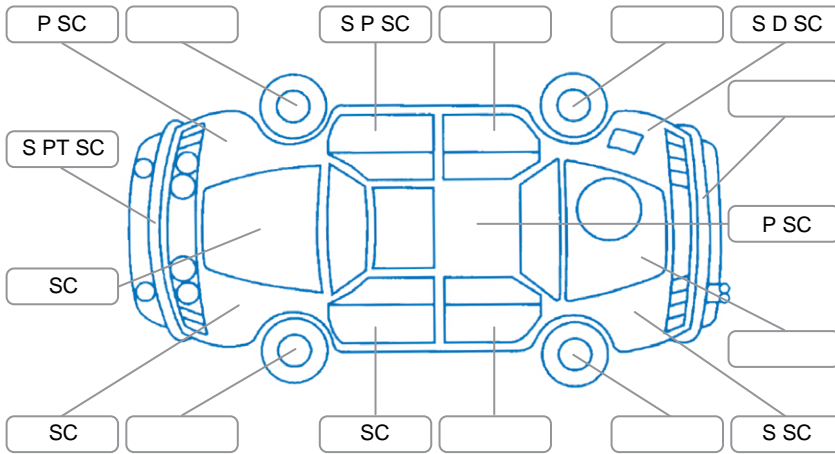

Report ID:	27,564,900	Version:	1
Created:	30 Mar 2026		

Make:	Ford	Model:	Ranger
Body Style:	Utility	Year:	2020
Rego No.:	MYA124	Rego Expiry:	30 Jun 2026
WoF Expiry:	09 Apr 2027	Odometer:	206,822 Kms
Good No.:	27564900	VIN:	MNAUMAF80LW064020
Next Service:	212,000 Kms	Service History:	Yes

Key
 S = Scratch R = Rust C = Crack * = Decals W = Significant scuffs
 D = Dent PT = Paint defect P = Pin dent SC = Stone Chips

Note: some defects and blemishes may not be displayed in the diagram

Body Inspection Comments