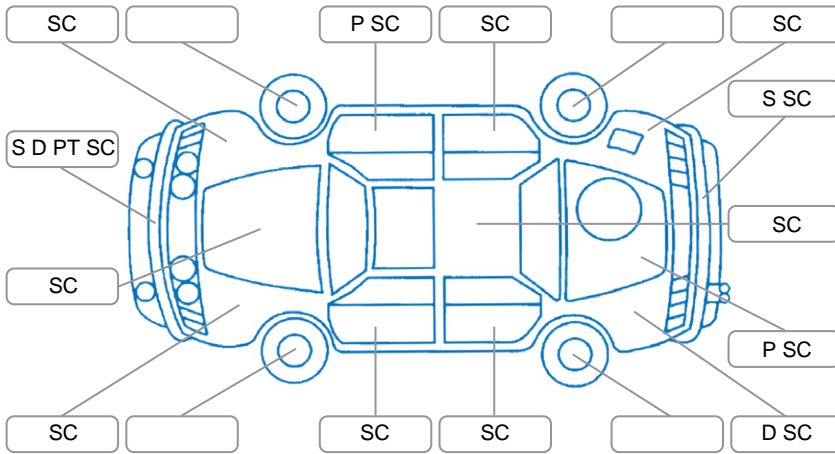

Report ID:	27,564,888	Version:	1
Created:	30 Mar 2026		

Make:	Toyota	Model:	Hilux
Body Style:	Utility	Year:	2020
Rego No.:	NEQ337	Rego Expiry:	02 Jun 2026
WoF Expiry:	06 Dec 2026	Odometer:	243,433 Kms
Good No.:	27564888	VIN:	MROJA3DD500347440
Next Service:	254,000 Kms	Service History:	No

Key
 S = Scratch R = Rust C = Crack * = Decals W = Significant scuffs
 D = Dent PT = Paint defect P = Pin dent SC = Stone Chips

Note: some defects and blemishes may not be displayed in the diagram

Body Inspection Comments

RF door seal torn.
 RF,RR,LF step plates worn.

Conditions During Body Inspection Wet

Under Carriage and Under Bonnet Inspection Comments

Interior Comments

Seats:	Good
Carpets:	Good
Panels:	Good
Dashboard:	Average, Steering wheel worn