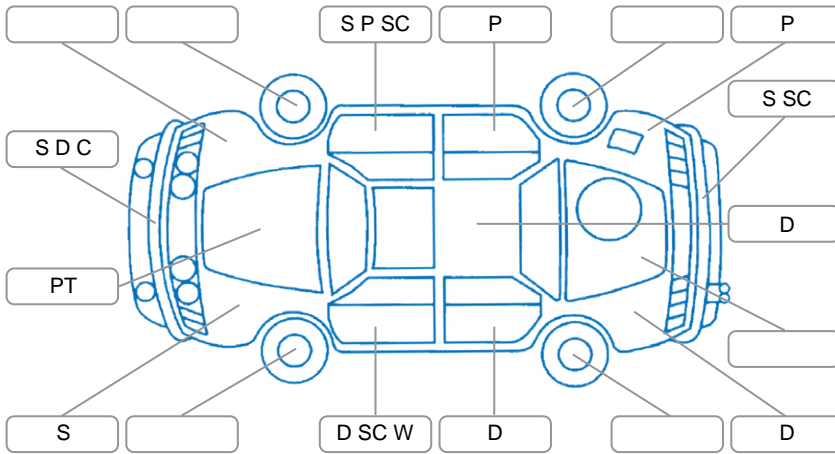

Report ID:	27,564,861	Version:	2
Created:	30 Mar 2026		

Make:	Renault	Model:	Trafic
Body Style:	Van	Year:	2021
Rego No.:	NBY581	Rego Expiry:	18 Sep 2026
WoF Expiry:	19 Jan 2027	Odometer:	77,559 Kms
Good No.:	27564861	VIN:	VF1FL0006L0817364
Next Service:	78,000 kms	Service History:	No

**Key**  
 S = Scratch    R = Rust    C = Crack    \* = Decals    W = Significant scuffs  
 D = Dent    PT = Paint defect    P = Pin dent    SC = Stone Chips

Note: some defects and blemishes may not be displayed in the diagram

### Under Carriage and Under Bonnet Inspection Comments

Radiator dented, fan shroud cracked,  
 Front engine cover missing, rear engine cover cracked  
 Spare tyre worn on outer edge and puncture