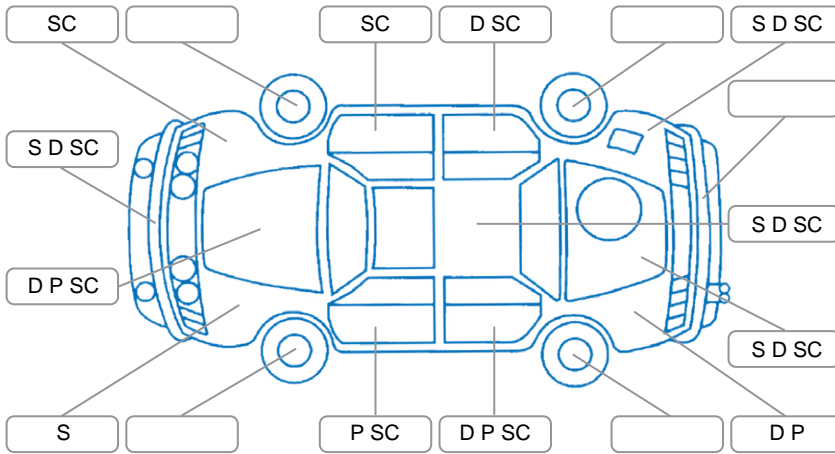

Report ID:	27,564,857	Version:	2
Created:	30 Mar 2026		

Make:	Renault	Model:	Trafic
Body Style:	Van	Year:	2020
Rego No.:	NEN381	Rego Expiry:	17 Mar 2027
WoF Expiry:	13 Dec 2026	Odometer:	88,904 Kms
Good No.:	27564857	VIN:	VF1FL000264877025
Next Service:	92,707 Kms	Service History:	No

Key
 S = Scratch R = Rust C = Crack * = Decals W = Significant scuffs
 D = Dent PT = Paint defect P = Pin dent SC = Stone Chips

Note: some defects and blemishes may not be displayed in the diagram

Body Inspection Comments

Front bumper fits poorly on RH side.
 Aerial stalk missing.
 FL guard liner missing.

Conditions During Body Inspection Dry

Under Carriage and Under Bonnet Inspection Comments

Engine undertray missing.

Interior Comments

Seats:	Average, drivers seat base torn, seats stained.
Carpets:	Average
Panels:	Average
Dashboard:	Good. Steering wheel wearing.

General Comments

Interior rear view mirror needs refitted.

Road Conditions During Test Drive	Dry	
Engine Timing Mechanism	Timing Chain	
Evidence of Cam Belt Replacement	<input type="checkbox"/> Yes <input type="checkbox"/> No	Kms
Inspected by:	Troy Smith	
Published by:	Troy Smith	
Inspection Date:	30 Mar 2026	