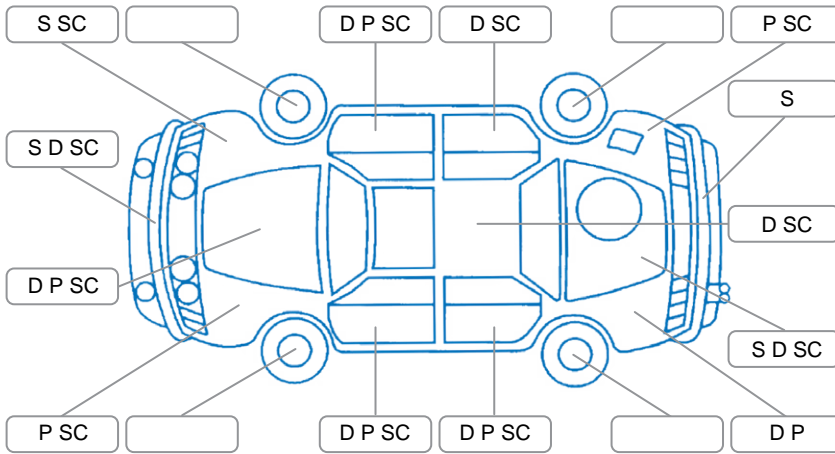

Report ID:	27,564,842	Version:	3
Created:	30 Mar 2026		

Make:	Renault	Model:	Trafic
Body Style:	Van	Year:	2020
Rego No.:	NEN384	Rego Expiry:	17 Dec 2026
WoF Expiry:	18 Dec 2026	Odometer:	90,624 Kms
Good No.:	27564842	VIN:	VF1FL000965288984
Next Service:	98,000 Kms	Service History:	No

Key
 S = Scratch R = Rust C = Crack * = Decals W = Significant scuffs
 D = Dent PT = Paint defect P = Pin dent SC = Stone Chips

Note: some defects and blemishes may not be displayed in the diagram

Body Inspection Comments

Conditions During Body Inspection: Dry

Under Carriage and Under Bonnet Inspection Comments

Engine undertray missing.

Interior Comments

Seats: Average, drivers seat base torn. Seats stained.
 Carpets: Average
 Panels: Average
 Dashboard: Good, steering wheel wearing.