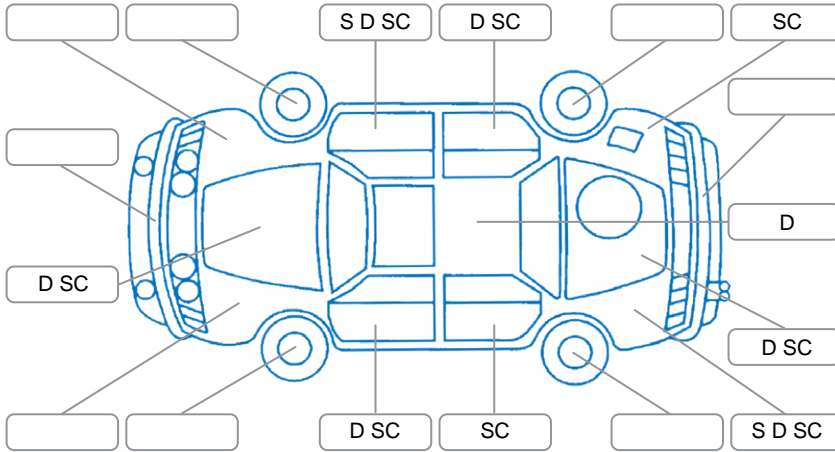

Report ID:	27,564,835	Version:	1
Created:	27 Mar 2026		

Make:	Renault	Model:	Trafic
Body Style:	Van	Year:	2021
Rego No.:	MUJ540	Rego Expiry:	18 Sep 2026
WoF Expiry:	19 Jan 2027	Odometer:	87,678 Kms
Good No.:	27564835	VIN:	VF1FL0005L0817324
Next Service:	90,474 Kms	Service History:	No

Key

S = Scratch R = Rust C = Crack * = Decals W = Significant scuffs
 D = Dent PT = Paint defect P = Pin dent SC = Stone Chips

Note: some defects and blemishes may not be displayed in the diagram

Body Inspection Comments

RR door seal torn.
 Lower grille needs refitted.

Conditions During Body Inspection Dry

Under Carriage and Under Bonnet Inspection Comments

Interior Comments

Seats:	Poor, RF seat torn
Carpets:	Average
Panels:	Average, Rear view mirror cover broken
Dashboard:	Average