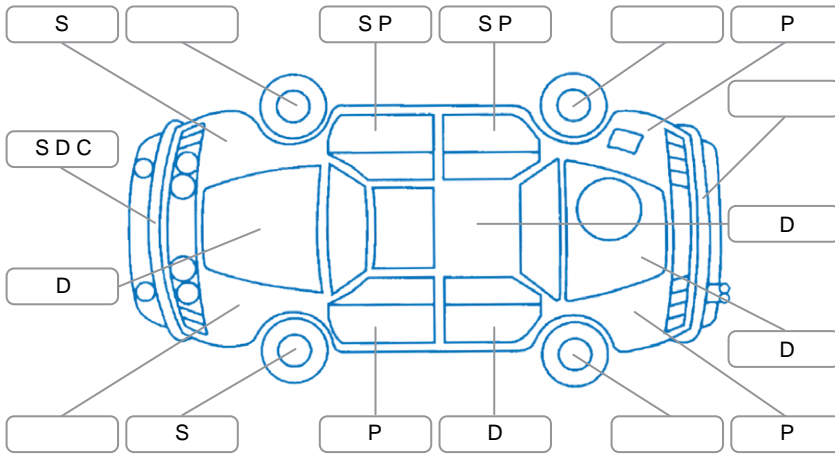

Report ID:	27,564,826	Version:	1
Created:	30 Mar 2026		

Make:	Renault	Model:	Trafic
Body Style:	Van	Year:	2020
Rego No.:	NER388	Rego Expiry:	13 Mar 2027
WoF Expiry:	12 Dec 2026	Odometer:	100,915 Kms
Good No.:	27564826	VIN:	VF1FL000165288980
Next Service:	100,395km	Service History:	No

Key
 S = Scratch R = Rust C = Crack * = Decals W = Significant scuffs
 D = Dent PT = Paint defect P = Pin dent SC = Stone Chips

Note: some defects and blemishes may not be displayed in the diagram

Body Inspection Comments

LR door seal is torn.
 Left taillight is cracked.

Conditions During Body Inspection Dry

Under Carriage and Under Bonnet Inspection Comments

LF guard liner & engine undertray are broken.

Interior Comments

Seats:	Average, drivers seat torn.
Carpets:	Average, drivers floor torn.
Panels:	Average
Dashboard:	Average