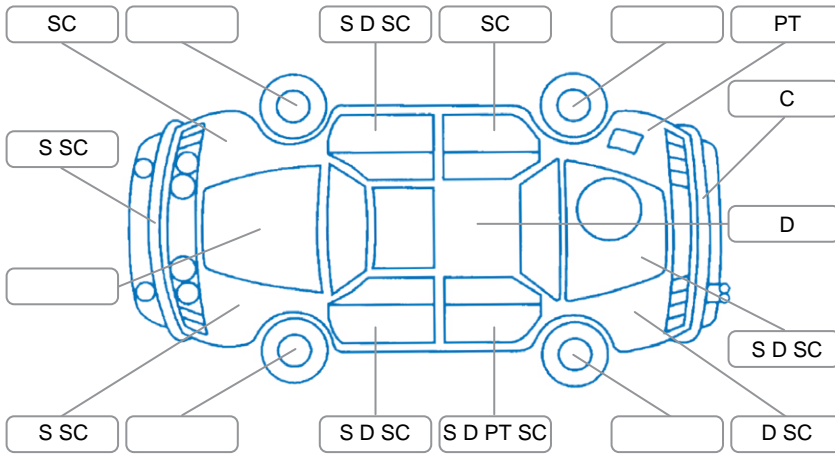

Report ID:	27,564,819	Version:	1
Created:	27 Mar 2026		

Make:	Renault	Model:	Trafic
Body Style:	Van	Year:	2021
Rego No.:	NBY582	Rego Expiry:	18 Jul 2026
WoF Expiry:	19 Jan 2027	Odometer:	94,410 Kms
Good No.:	27564819	VIN:	VF1FL0007L0817275
Next Service:	94,148 Kms	Service History:	No

Key
 S = Scratch R = Rust C = Crack * = Decals W = Significant scuffs
 D = Dent PT = Paint defect P = Pin dent SC = Stone Chips

Note: some defects and blemishes may not be displayed in the diagram

Body Inspection Comments

Interior Comments

Seats:	Poor, RF seat torn
Carpets:	Poor, RF plastic floor torn
Panels:	Average
Dashboard:	Average

General Comments

- LF tyre worn on outer edge.
- Front centre seat adjustment lever missing.