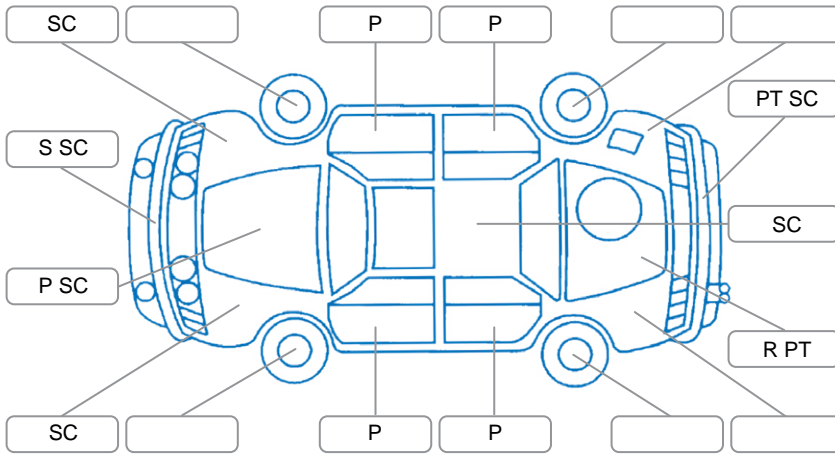

Report ID:	27,564,803	Version:	1
Created:	27 Mar 2026		

Make:	LDV	Model:	G10
Body Style:	Van	Year:	2021
Rego No.:	NZC17	Rego Expiry:	23 Dec 2026
WoF Expiry:	24 Dec 2026	Odometer:	152,272 Kms
Good No.:	27564803	VIN:	LSKG4GL14MA123861
Next Service:	156,258	Service History:	No

Key

S = Scratch R = Rust C = Crack * = Decals W = Significant scuffs
 D = Dent PT = Paint defect P = Pin dent SC = Stone Chips

Note: some defects and blemishes may not be displayed in the diagram

Body Inspection Comments

Rust bubbles in tailgate.

Conditions During Body Inspection

Wet

Under Carriage and Under Bonnet Inspection Comments

Interior Comments

Seats:	Small rip in drivers seat.
Carpets:	Average
Panels:	Average
Dashboard:	Good

General Comments

Condensation in right wing mirror indicator lens. Minor oil leak.

Road Conditions During Test Drive	Wet
Engine Timing Mechanism	Timing Chain
Evidence of Cam Belt Replacement	<input type="checkbox"/> Yes <input type="checkbox"/> No Kms
Inspected by:	Lewis Dolamore
Published by:	Lewis Dolamore
Inspection Date:	27 Mar 2026