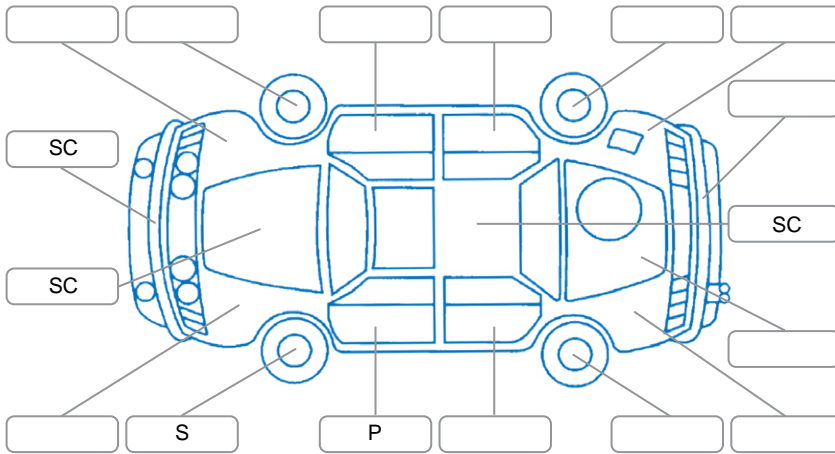

Report ID:	27,564,786	Version:	1
Created:	27 Mar 2026		

Make:	Volkswagen	Model:	Cross Polo
Body Style:	Hatchback	Year:	2014
Rego No.:	QTM982	Rego Expiry:	01 Dec 2025
WoF Expiry:	16 Sep 2025	Odometer:	72,066 Kms
Good No.:	27564786	VIN:	WVWZZZ6RZFU031153
Next Service:	73,219	Service History:	No

Key

S = Scratch R = Rust C = Crack * = Decals W = Significant scuffs
 D = Dent PT = Paint defect P = Pin dent SC = Stone Chips

Note: some defects and blemishes may not be displayed in the diagram

Body Inspection Comments