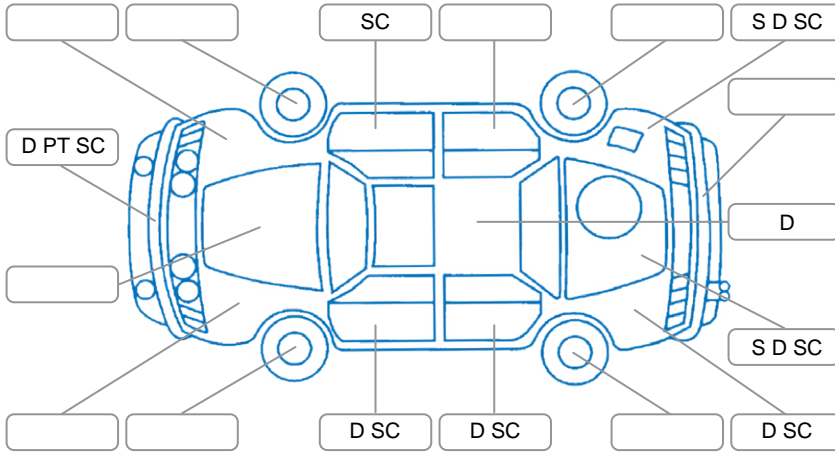

Report ID:	27,564,772	Version:	1
Created:	27 Mar 2026		

Make:	Renault	Model:	Trafic
Body Style:	Van	Year:	2020
Rego No.:	NEN382	Rego Expiry:	17 Dec 2026
WoF Expiry:	18 Dec 2026	Odometer:	83,328 Kms
Good No.:	27564772	VIN:	VF1FL000365288981
Next Service:	86,500 Kms	Service History:	No

**Key**  
 S = Scratch    R = Rust    C = Crack    \* = Decals    W = Significant scuffs  
 D = Dent    PT = Paint defect    P = Pin dent    SC = Stone Chips

Note: some defects and blemishes may not be displayed in the diagram

### Under Carriage and Under Bonnet Inspection Comments

Engine oil leak.