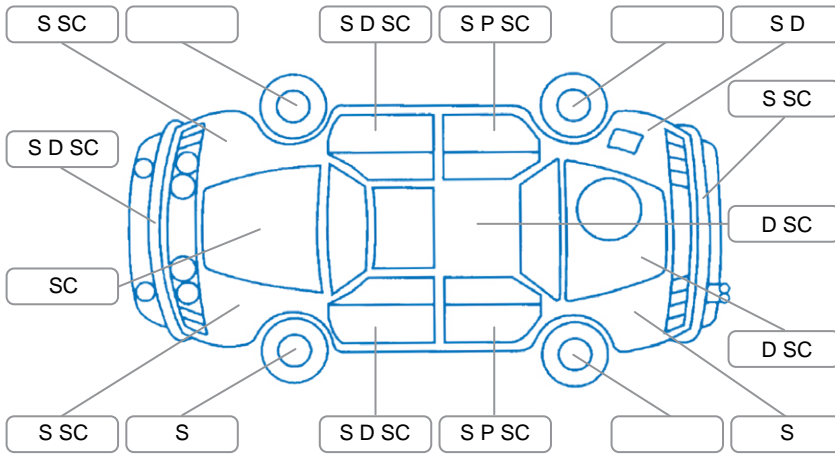

### Key

S = Scratch    R = Rust    C = Crack    \* = Decals    W = Significant scuffs  
 D = Dent    PT = Paint defect    P = Pin dent    SC = Stone Chips

Note: some defects and blemishes may not be displayed in the diagram

### Body Inspection Comments

Stonechip/crack in windscreen CVA.

Conditions During Body Inspection

Dry