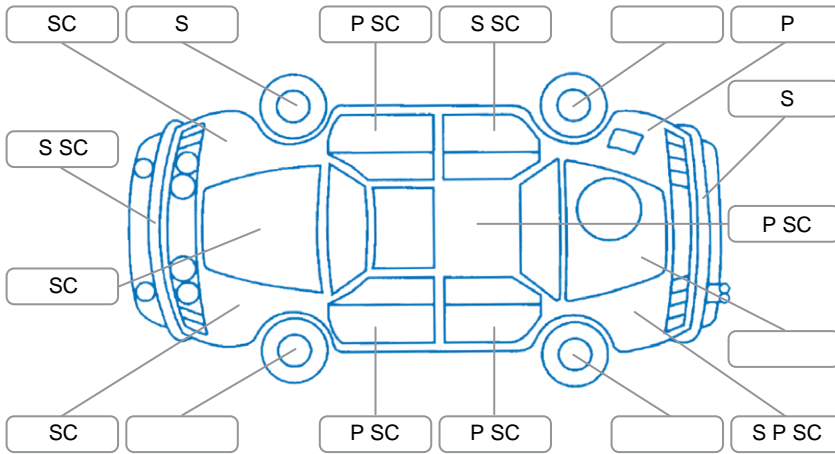

Report ID:	27,564,717	Version:	1
Created:	02 Apr 2026		

Make:	Ford	Model:	Puma
Body Style:	SUV	Year:	2023
Rego No.:	QGP483	Rego Expiry:	03 Apr 2026
WoF Expiry:	04 Nov 2026	Odometer:	48,390 Kms
Good No.:	27564717	VIN:	WF02XXERK2PY56120
Next Service:	55,000 kms	Service History:	No

Key
 S = Scratch R = Rust C = Crack * = Decals W = Significant scuffs
 D = Dent PT = Paint defect P = Pin dent SC = Stone Chips

Note: some defects and blemishes may not be displayed in the diagram

Body Inspection Comments

Windscreen moulding damaged,
 Tailgate interior trim broken

Conditions During Body Inspection Dry

Under Carriage and Under Bonnet Inspection Comments

Interior Comments

Seats:	Good
Carpets:	Good
Panels:	Good
Dashboard:	Good