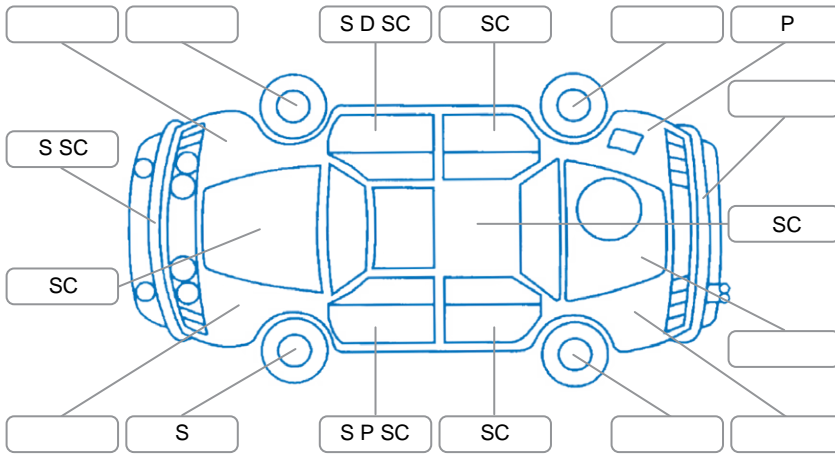

Key
 S = Scratch R = Rust C = Crack * = Decals W = Significant scuffs
 D = Dent PT = Paint defect P = Pin dent SC = Stone Chips

Note: some defects and blemishes may not be displayed in the diagram

Body Inspection Comments

Paint defect on LH cant rail.

Conditions During Body Inspection Dry

Under Carriage and Under Bonnet Inspection Comments

Interior Comments

Seats:	Good
Carpets:	Good
Panels:	Good
Dashboard:	Good

General Comments