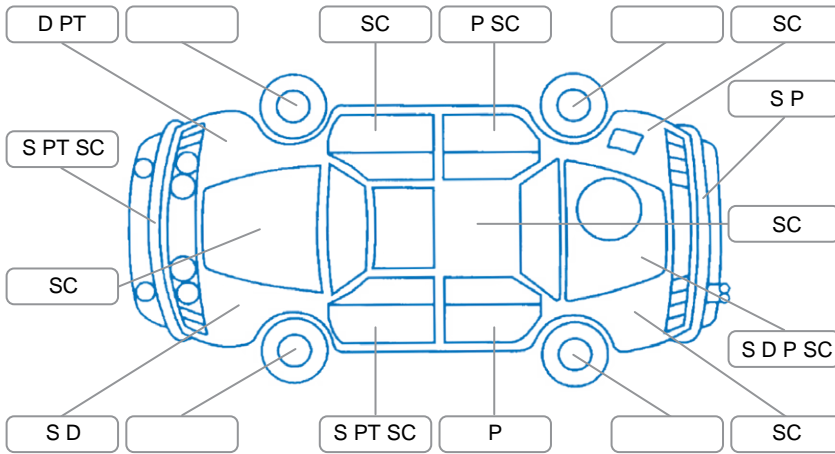

Report ID:	27,564,680	Version:	1
Created:	01 Apr 2026		

Make:	Ford	Model:	Ranger
Body Style:	Utility	Year:	2017
Rego No.:	KYH612	Rego Expiry:	09 Nov 2026
WoF Expiry:	13 Apr 2027	Odometer:	203,641 Kms
Good No.:	27564680	VIN:	MPBUMFF50HX119920
Next Service:	205,000 Kms	Service History:	Yes

Key

S = Scratch R = Rust C = Crack * = Decals W = Significant scuffs
 D = Dent PT = Paint defect P = Pin dent SC = Stone Chips

Note: some defects and blemishes may not be displayed in the diagram

Body Inspection Comments

Canopy window tints in poor condition.
 LF sill step plate dented.
 Tailgate handle needs to be used forcibly to open.

Conditions During Body Inspection Dry

Under Carriage and Under Bonnet Inspection Comments