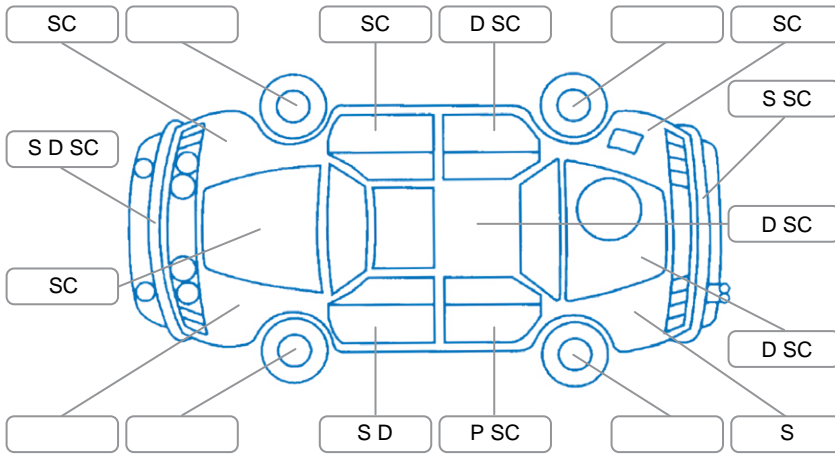

Report ID:	27,564,679	Version:	2
Created:	02 Apr 2026		

Make:	Toyota	Model:	Hilux
Body Style:	Utility	Year:	2022
Rego No.:	PJR91	Rego Expiry:	21 Dec 2026
WoF Expiry:	19 Nov 2026	Odometer:	84,116 Kms
Good No.:	27564679	VIN:	MR0KA3CD401317457
Next Service:	80,096 Kms	Service History:	No

Key
 S = Scratch R = Rust C = Crack * = Decals W = Significant scuffs
 D = Dent PT = Paint defect P = Pin dent SC = Stone Chips

Note: some defects and blemishes may not be displayed in the diagram

Body Inspection Comments