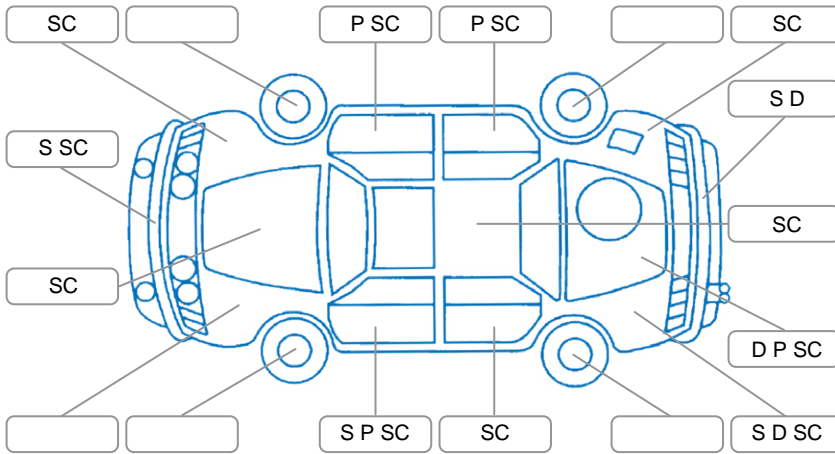

Report ID:	27,564,622	Version:	2
Created:	26 Mar 2026		

Make:	Ford	Model:	Ranger
Body Style:	Utility	Year:	2021
Rego No.:	NUF90	Rego Expiry:	25 Apr 2026
WoF Expiry:	07 Oct 2026	Odometer:	84,729 Kms
Good No.:	27564622	VIN:	MPBUMFF50MX360696
Next Service:	90,000 Kms	Service History:	Yes

**Key**  
 S = Scratch    R = Rust    C = Crack    \* = Decals    W = Significant scuffs  
 D = Dent    PT = Paint defect    P = Pin dent    SC = Stone Chips

Note: some defects and blemishes may not be displayed in the diagram

### Body Inspection Comments

Crack in windscreen CVA.

Conditions During Body Inspection: Dry