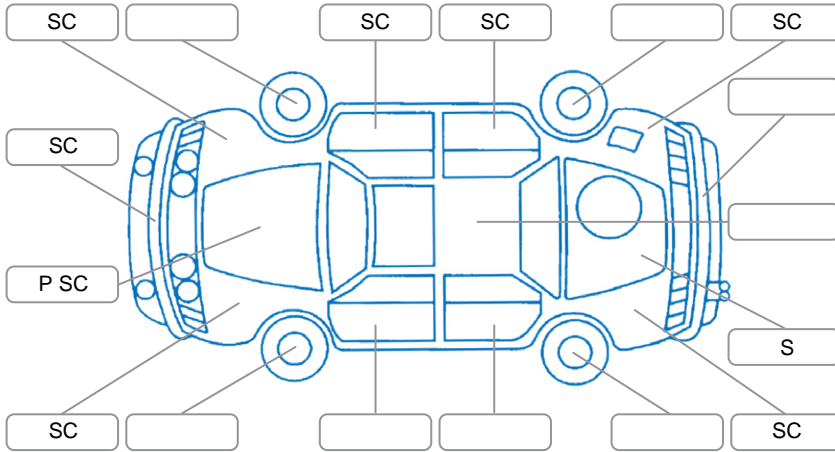

Report ID:	27,564,614	Version:	1
Created:	26 Mar 2026		

Make:	Ford	Model:	Ranger
Body Style:	Utility	Year:	2021
Rego No.:	NWB967	Rego Expiry:	17 May 2026
WoF Expiry:	08 Oct 2026	Odometer:	112,487 Kms
Good No.:	27564614	VIN:	MPBUMFF50MX360587
Next Service:	115,000 Kms	Service History:	Yes

Key

S = Scratch R = Rust C = Crack * = Decals W = Significant scuffs
 D = Dent PT = Paint defect P = Pin dent SC = Stone Chips

Note: some defects and blemishes may not be displayed in the diagram

Body Inspection Comments

Engine Timing Mechanism Timing Chain

Evidence of Cam Belt Replacement Yes No Kms

Inspected by: Caleb Spicer Lee

Published by: Caleb Spicer Lee

Inspection Date: 26 Mar 2026

	OK	Requires Attention	N/A
Engine			
Oil level	✓		
Smoke & fumes	✓		
Engine performance	✓		
Noise	✓		
Coolant condition	✓		
Cooling performance	✓		
Radiator / Hoses (visual)	✓		
Transmission			
Operation	✓		
Noise	✓		
Clutch			✓
CV joints	✓		
Wheel bearings	✓		
Brakes			
Performance	✓		
Hand brake	✓		
Tyres (lowest observed tread depth of tyres)			
Left front			5 mm
Right front			4 mm
Left rear			4.5 mm
Right rear			5 mm
Spare		Yes	
Suspension			
Suspension performance	✓		
Steering performance	✓		
Shock absorbers	✓		
Air Conditioning / Heater			
Operation	✓		
Electrical / Accessories			
Head lights	✓		
Tail lights	✓		
Indicators	✓		
Dashboard warning lights	✓		
Wipers (front & rear)	✓		
Window winder FL	✓		
Window winder FR	✓		
Window winder RL	✓		
Window winder RR	✓		
Rear view mirrors	✓		
Radio (basic test only)	✓		
CD (basic test only)			✓
Number of keys	2		
Central locking	✓		
Remote locking	✓		
Sat. nav. (basic test only)	✓		
Reversing camera	✓		